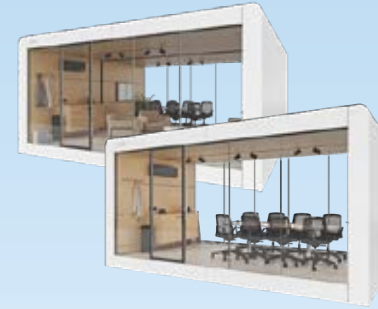

Silen Outdoor

ULTIMATE OUTDOOR
PRIVACY

- Weatherproof
- All climates
- Heating and cooling
- Fully prefabricated
- Plug&Play