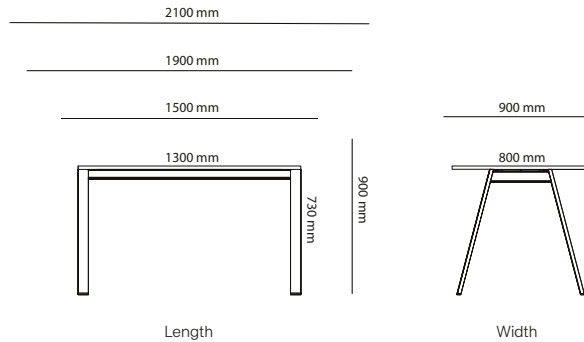

Piece Light

Laminate	Desktop	HPL	Veneer	Stained Veneer
White	Beige	White	Birch	White Ash
Light grey	Light grey	Light grey	Oak	Black
Dark grey	Black	Dark grey		Black

All other materials and colors are offered separately