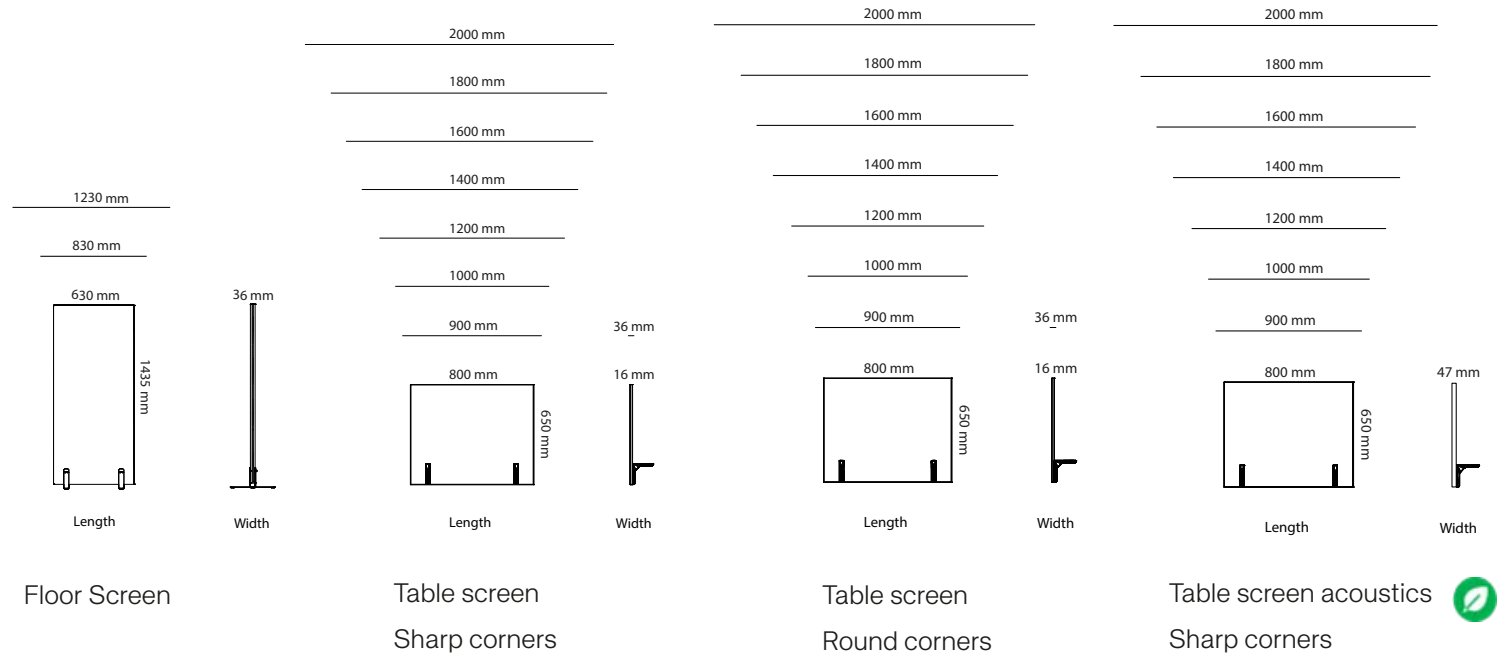

Color & Trim

	Fabrics
Price Group 1	Cara Carlow Era Event
Price Group 2	Ally Blazer Lite Cura Screen Grain Hello Reflect Select Sumi
Price Group 3	Acton Auckland Capture Foster Hestan Main Line Flax Moore Node Remix Re-wool
Price Group 4	Debut Divina MD Rami Steelcut Trio Wolin

All other materials and colors are offered as a custom order.