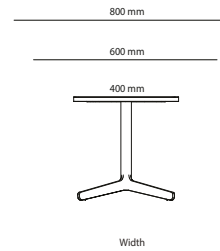

1200 mm to 1590 mm

600 mm to 1190 mm

Length

Inner radius

1600 mm to 2000 mm

1200 mm to 1590 mm

Length

Table desk Corner

All other materials and colors are offered separately

Art.no.	Corner radius	Laminate	HPL	Veneer	Desktop	Solid	Marble
46C5545	Cone table (150mm corner radius) 550x450mm	3 283 kr	3 715 k	3 844 kr	4 226 kr		
46C5545M	Cone marble table (150mm corner radius) 550x450mm						11 172 kr
46C5545S	Cone solid table (150mm corner radius) 550x450mm					5 230 kr	
46C6060	Cone table (150mm corner radius) 600x600mm	3 767 kr	4 199 kr	4 328 kr	4 710 kr		
46C6060M	Cone marble table (150mm corner radius) 600x600mm						12 886 kr
46C6060S	Cone solid table (150mm corner radius) 600x600mm					5 684 kr	
46C6253	Cone table (150mm corner radius) 620x530mm	3 767 kr	4 199 kr	4 328 kr	4 710 kr		
46C6253M	Cone marble table (150mm corner radius) 620x530mm						13 349 kr
46C6253S	Cone solid table (150mm corner radius) 620x530mm					5 684 kr	
46C8080	Cone table (300mm corner radius) 800x800mm	4 331 kr	4 763 kr	4 892 kr	5 274 kr		
46C8080M	Cone marble table (300mm corner radius) 800x800mm						18 569 kr
46C8080S	Cone solid table (300mm corner radius) 800x800mm					8 001 kr	
Rectangular							
46A5240	Cone table (rectangular) 520x400mm	3 283 kr	3 715 kr	3 844 kr	4 226 kr		
46A5240M	Cone marble table (rectangular) 520x400mm						9 597 kr
46A5240S	Cone solid table (rectangular) 520x400mm					4 660 kr	
46A6070	Cone table (rectangular) 600x700mm	3 968 kr	4 400 kr	4 529 kr	4 911 kr		
46A6070M	Cone marble table (rectangular) 600x700mm						13 400 kr
46A6070S	Cone solid table (rectangular) 600x700mm					5 987 kr	
46A8080	Cone table (rectangular) 800x800mm	4 331 kr	4 763 kr	4 892 kr	5 274 kr		
46A8080M	Cone marble table (rectangular) 800x800mm						16 041 kr
46A8080S	Cone solid table (rectangular) 800x800mm					8 001 kr	

Feather Table

Length Height

Width

Square/Rectangle

Diameter Height

Round

Length Height

Width