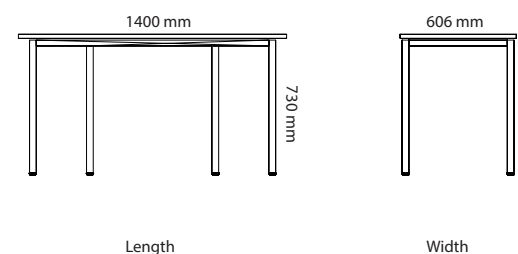

Trapezium table

SURFACE LAYER/COLOUR

Desktop	Laminate	Veneer
Beige	White	Birch
Light grey	Light grey	
Black	Dark grey	

All other materials and colors are offered separately