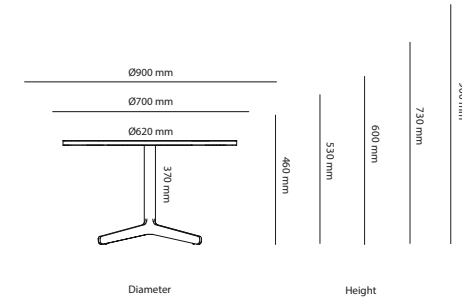

1200 mm to 1590 mm

600 mm to 1190 mm

Length

Inner radius

1600 mm to 2000 mm

1200 mm to 1590 mm

Length

Table desk Corner

All other materials and colors are offered separately

Art.no.	Corner radius	Laminate	HPL	Veneer	Desktop	Solid	Marble
46C5545	Cone table (150mm corner radius) 550x450mm	3 283 kr	3 715 k	3 844 kr	4 226 kr		
46C5545M	Cone marble table (150mm corner radius) 550x450mm						11 172 kr
46C5545S	Cone solid table (150mm corner radius) 550x450mm					5 230 kr	
46C6060	Cone table (150mm corner radius) 600x600mm	3 767 kr	4 199 kr	4 328 kr	4 710 kr		
46C6060M	Cone marble table (150mm corner radius) 600x600mm						12 886 kr
46C6060S	Cone solid table (150mm corner radius) 600x600mm					5 684 kr	
46C6253	Cone table (150mm corner radius) 620x530mm	3 767 kr	4 199 kr	4 328 kr	4 710 kr		
46C6253M	Cone marble table (150mm corner radius) 620x530mm						13 349 kr
46C6253S	Cone solid table (150mm corner radius) 620x530mm					5 684 kr	
46C8080	Cone table (300mm corner radius) 800x800mm	4 331 kr	4 763 kr	4 892 kr	5 274 kr		
46C8080M	Cone marble table (300mm corner radius) 800x800mm						18 569 kr
46C8080S	Cone solid table (300mm corner radius) 800x800mm					8 001 kr	
Rectangular							
46A5240	Cone table (rectangular) 520x400mm	3 283 kr	3 715 kr	3 844 kr	4 226 kr		
46A5240M	Cone marble table (rectangular) 520x400mm						9 597 kr
46A5240S	Cone solid table (rectangular) 520x400mm					4 660 kr	
46A6070	Cone table (rectangular) 600x700mm	3 968 kr	4 400 kr	4 529 kr	4 911 kr		
46A6070M	Cone marble table (rectangular) 600x700mm						13 400 kr
46A6070S	Cone solid table (rectangular) 600x700mm					5 987 kr	
46A8080	Cone table (rectangular) 800x800mm	4 331 kr	4 763 kr	4 892 kr	5 274 kr		
46A8080M	Cone marble table (rectangular) 800x800mm						16 041 kr
46A8080S	Cone solid table (rectangular) 800x800mm					8 001 kr	

Feather Table

Length Height

Width

Square/Rectangle

Diameter Height

Round

Length Height

Width