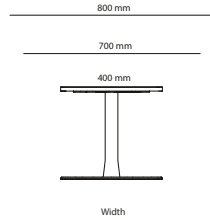

Round

SURFACE LAYER/COLOUR

Desktop	HPL	Laminate	Veneer	Stained Veneer	Solid	Marble
Beige	White	White	Birch	White Ash	Ash	Bianco Carrara
Light grey	Light grey	Light grey	Oak	Black	Oak	Verde Guatemala
Black	Dark grey	Dark grey				Emperador Dark
	Black					

All other materials and colors are offered separately