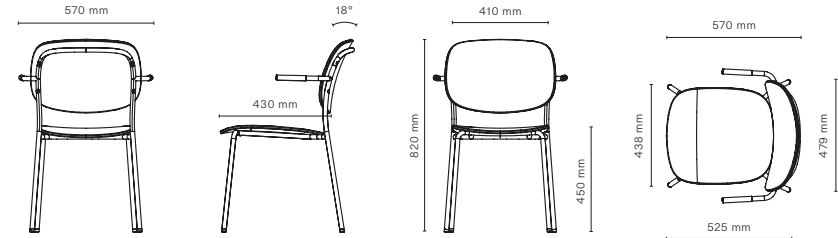

Modular Chair

Color & Trim

	Fabrics
Price Group 1	Event Era
Price Group 2	Ally Cura Grain Hello Quest Reflect Select Sumi
Price Group 3	Acton Auckland Capture Foster Hestan Main Line Flax Moore Node Remix Re-wool
Price Group 4	Debut Divina MD Hallingdal 65 Rami Ritz Steelcut Trio Wolin
Leather	Elmosoft Leather

Stand	Lacquer (Base) Black Lacquer White Lacquer Chrome Green Lacquer – Price Group Edge Misty Grey – Price Group Edge Dark Chocolate – Price Group Edge
Wood	Veneer (Seat & Backrest) Oak White Glazed Oak Natural Ash White Glazed Ash Fern Green Oak Black Brown Stained Oak Black Stained

All other materials and colors are offered as a custom order.

All other materials and colors are offered as a custom order.

4-legged with armrest