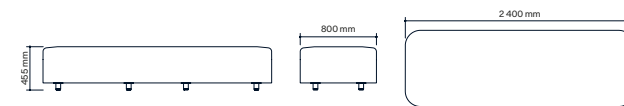

Escape 2400x800