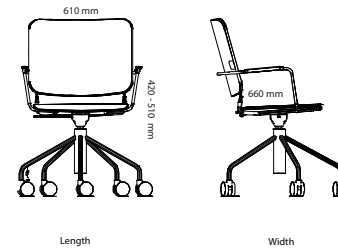

Feather chair

Feather swivel chair armrests

Feather lounge (Price quoted on request)

Feather chair armrests

Feather swivel-adjust chair armrests

Feather lounge swivel (Price quoted on request)

All other materials and colors are offered as a custom order.