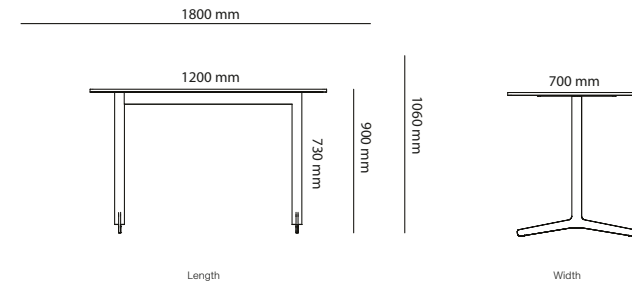

Length Width

SURFACE LAYER/COLOUR

Desktop	HPL	Laminate	Veneer	Stained Veneer	Solid	Marble
Beige	White	White	Birch	White Ash	Ash	Bianco Carrara
Light grey	Light grey	Light grey	Oak	Black	Oak	Verde Guatemala
Black	Dark grey Black	Dark grey				Emperador Dark

All other materials and colors are offered separately

Prices are subject to change without notice. While we strive for accuracy, mistakes happen. In the event of an incorrect price on a quote or order, you will be notified by email or phone, and given the option to accept the corrected price or cancel the order.