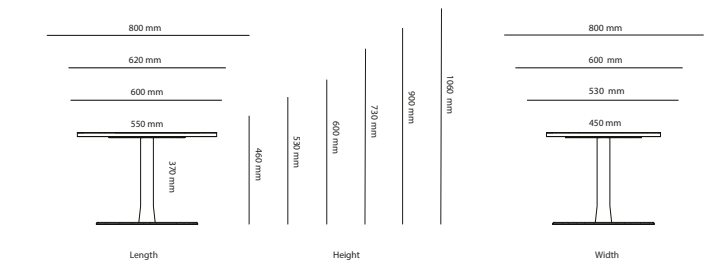

Radius

SURFACE LAYER/COLOUR

Desktop	HPL	Laminate	Veneer	Stained Veneer	Solid	Marble
Beige	White	White	Birch	White Ash	Ash	Bianco Carrara
Light grey	Light grey	Light grey	Oak	Black	Oak	Verde Guatemala
Black	Dark grey	Dark grey				Emperador Dark
	Black					

All other materials and colors are offered separately