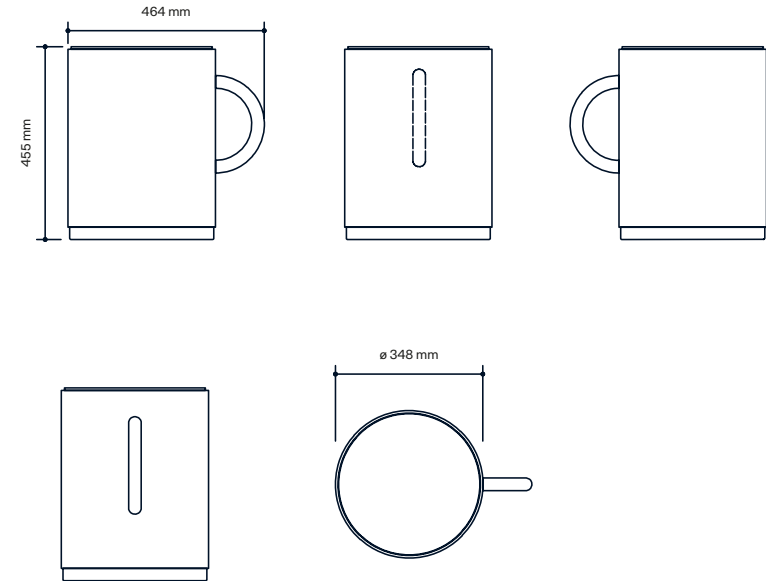

Cup Stool

Color & Trim

	Fabrics	Powder Coating
Price Group 1	Event Era	Silver Black
Price Group 2	Quest Select Sumi Ally Hello Cura Grain Reflect	Chrome Lacquer Misty Grey Dark Chocolate Fern Green Coastal Blue Vermilion Red
Price Group 3	Main Line Flax Re-Wool Remix 3 Node Capture Moore Acton Hestan Auckland Foster	
Price Group 4	Ritz Hallingdal 65 Steelcut Trio 3 Divina MD Debut Rami Wolin	
Leather	Elmosoft Leather	

All other materials and colors are offered as a custom order.