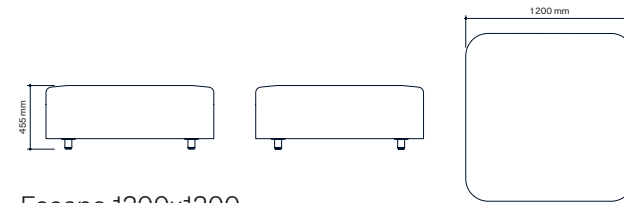

Escape Sofa

Color & Trim

	Fabrics	Powder Coating	HPL	Veneer
Price Group 1	Event Era	White Silver Black	White Light Grey Dark Grey	Oak White Glazed Oak Natural Birch Ash White Glazed Oak Dark Brown Stained Oak Black Stained
Price Group 2	Quest Select Sumi Ally Hello Cura Grain Reflect	Chrome Lacquer Misty Grey Dark Chocolate Fern Green Coastal Blue Vermillion Red	Oak Natural Birch Ash White Glazed Oak White Glazed Beech Black Stained Black anti-fingerprint	
Price Group 3	Main Line Flax Re-Wool Remix 3 Node Capture Moore Acton Hestan Auckland Foster			
Price Group 4	Ritz Hallingdal 65 Steelcut Trio 3 Divina MD Debut Rami Wolfin			
Leather	Elmosoft Leather			

All other materials and colors are offered as a custom order.

Escape 1200x1200