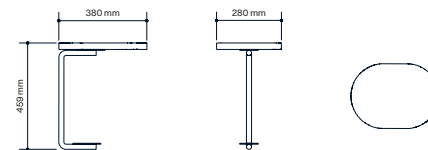

All other materials and colors are offered as a custom order.

Escape 1200x1200

Escape 1600x800

Escape 2400x800

Flush Backrest

Between Backrest

Table

Escape Sofa