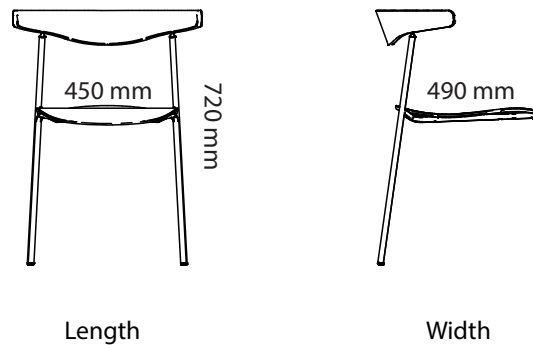

Color & Trim

	Fabrics
Price Group 1	Event Era
Price Group 2	Ally Cura Grain Hello Quest Reflect Select Sumi
Price Group 3	Acton Auckland Capture Foster Hestan Main Line Flax Moore Node Remix Re-wool
Price Group 4	Debut Divina MD Hallingdal 65 Rami Ritz Steelcut Trio Wolin
Leather	Elmosoft Leather

All other materials and colors are offered as a custom order.

	Veneer	Stained Veneer
Wood	Birch Oak All other materials and colors are offered separately	White Ash All other materials and colors are offered separately
Stand	Lacquer White Black Silver Chrome Dark Chocolate Misty Grey All other materials and colors are offered separately