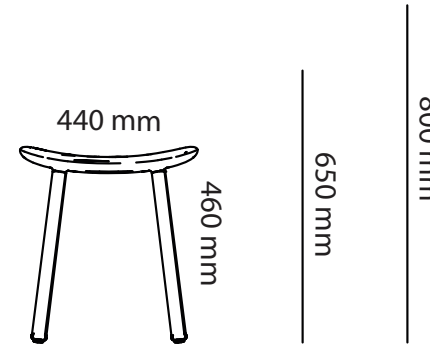

1200 mm to 1590 mm

600 mm to 1190 mm

Length

Inner radius

1600 mm to 2000 mm

1200 mm to 1590 mm

Length

Table desk Corner

2000 mm to 2400 mm

1600 mm to 1990 mm

Length

SURFACE LAYER/COLOR

Desktop	HPL (High pressure laminate)	Veneer	Laminate
Mushroom (4176)	Group 1 White	Birch	Group 1 White
Pebble (4175)	Light Grey	Oak natural	Light Grey
Pewter (4155)	Dark Grey	Oak white glazed	Dark Grey
Nero (4023)	Black	Ash white glazed	Group 2 Beech
Charcoal (4166)	Group 2 Black anti fingerprint	Black stained	Birch
Smokey Blue (4179)	Beech		Oak
Mauve (4172)	Birch		Oak White glazed
Ash (4132)	Oak		Ash White glazed
Conifer (4174)	Oak White glazed		Black stained Woodgrain
Burgundy (4154)	Ash White glazed		
	Black stained Woodgrain		

Length

Width

Arc Chair

Length

Arc Stool

Width

SURFACE LAYER/COLOUR

Solid wood