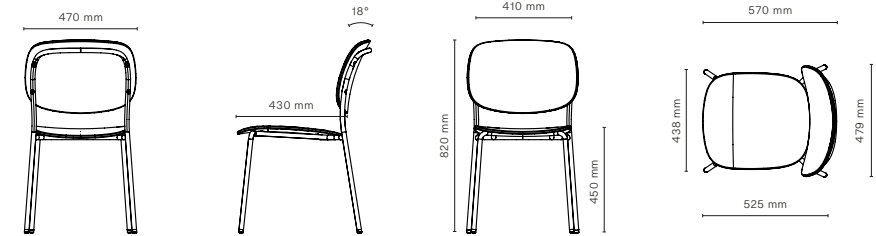

4-legged without armrest