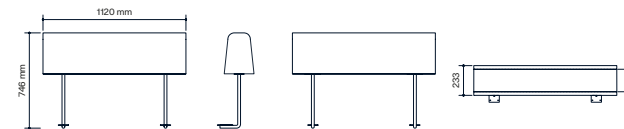

All other materials and colors are offered as a custom order.

Escape 1200x1200

Escape 1600x800

Escape 2400x800

Flush Backrest

Between Backrest

Table

Escape Sofa