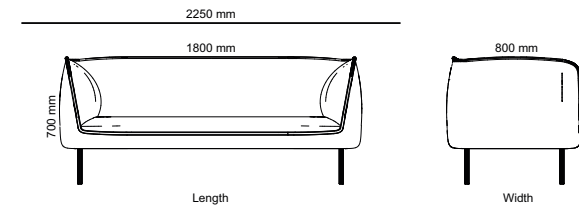

Footstool

Armchair

Divided 2-seated & 3-seated sofa

Corner sofa

Chaise longue

2-seated & 3-seated sofa

All other materials and colors are offered as a custom order.

Art.no.	2-seated sofa	PG2	PG3	PG4	PGL
31A2G2	Gather 2-seated sofa	22 160 kr	24 108 kr	29 028 kr	45 806 kr
31B2G2	Gather divided 2-seated sofa	22 160 kr	24 108 kr	29 028 kr	45 806 kr
31C2G2	Gather long 2-seated sofa	28 089 kr	30 408 kr	36 209 kr	59 903 kr
3 seated & chaise lounge					
31D31G2	Gather 3-seated & chaise longue	42 393 kr	45 585 kr	53 663 kr	85 364 kr
31D13G2	Gather chaise longue & 3-seated	42 393 kr	45 585 kr	53 663 kr	85 364 kr
3 seated sofa					
31A3G2	Gather 3-seated sofa	29 992 kr	32 601 kr	39 191 kr	63 987 kr
31B3G2	Gather divided 3-seated sofa	29 992 kr	32 601 kr	39 191 kr	63 987 kr
Armchair					
31A1G2	Gather armchair	15 906 kr	17 149 kr	20 269 kr	25 932 kr
Corner Sofa					
31H23G2	Gather corner sofa 2-C-3	58 473 kr	63 382 kr	75 773 kr	124 992 kr
31H32G2	Gather corner sofa 3-C-2	58 473 kr	63 382 kr	75 773 kr	124 992 kr
Foot Stool					
31P1G2	Gather footstool	9 225 kr	9 735 kr	11 023 kr	15 523 kr
31P2G2	Gather long footstool	11 046 kr	11 718 kr	13 389 kr	18 064 kr