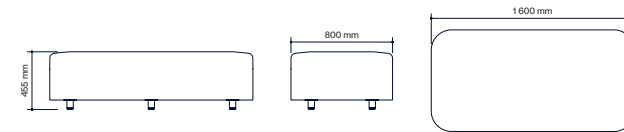

Escape 1600x800