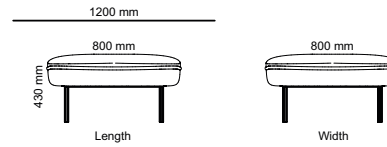

Color & Trim

	Fabrics
Price Group 2	Ally Cura Grain Hello Reflect Select Sumi
Price Group 3	Acton Auckland Capture Foster Hestan Main Line Flax Moore Node Remix Re-wool
Price Group 4	Debut Divina MD Hallingdal 65 Rami Ritz Steelcut Trio Wolin
Leather	Elmosoft Leather

Footstool