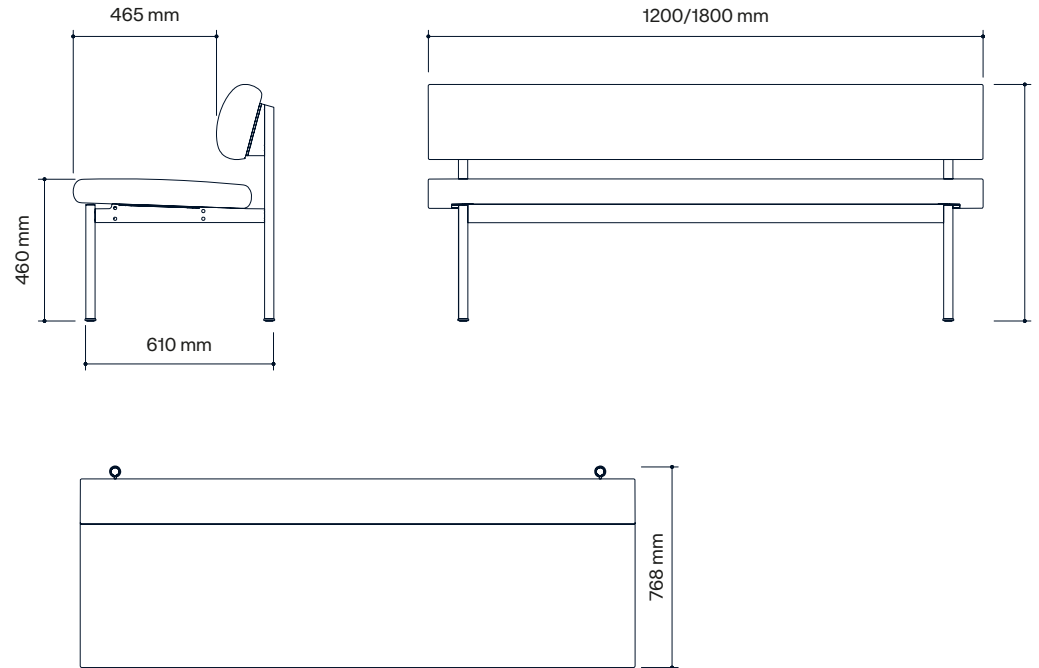

Everlong Sofa

Color & Trim

	Fabrics	Powder Coating
Price Group 1	Event Era	White Silver Black
Price Group 2	Quest Select Sumi Ally Hello Cura Grain Reflect	Chrome Lacquer Misty Grey Dark Chocolate Fern Green Coastal Blue Vermilion Red
Price Group 3	Main Line Flax Re-Wool Remix 3 Node Capture Moore Acton Hestan Auckland Foster	
Price Group 4	Ritz Hallingdal 65 Steelcut Trio 3 Divina MD Debut Rami Wolin	
Leather	Elmosoft Leather	

All other materials and colors are offered as a custom order.