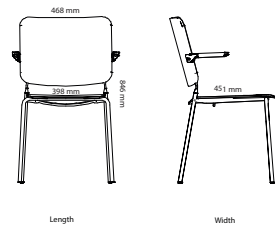

Feather chair armrests