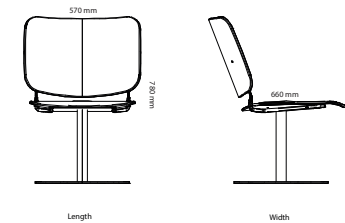

Feather chair

Feather swivel chair armrests

Feather lounge (Price quoted on request)

Feather chair armrests

Feather swivel-adjust chair armrests

Feather lounge swivel (Price quoted on request)

All other materials and colors are offered as a custom order.