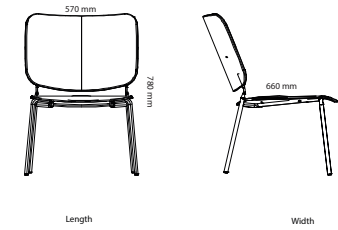

Feather lounge (Price quoted on request)