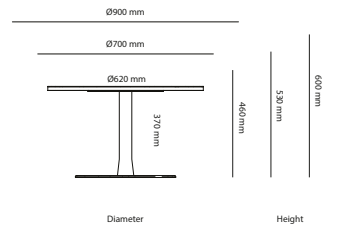

Radius

SURFACE LAYER/COLOUR

Desktop	HPL	Laminate	Veneer	Stained Veneer	Solid	Marble
Beige	White	White	Birch	White Ash	Ash	Bianco Carrara
Light grey	Light grey	Light grey	Oak	Black	Oak	Verde Guatemala
Black	Dark grey	Dark grey				Emperador Dark
	Black					

All other materials and colors are offered separately