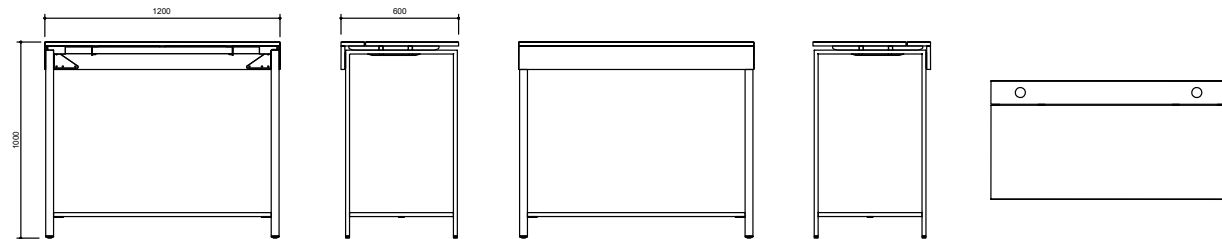

Color & Trim

Table Top	
HPL Price Group 1	White Light grey Dark grey
HPL Price Group 2	Black anti fingerprint Beech Birch Oak Oak white glazed Ash white glazed Black stained
Desktop	
	Pebble 4175 Nero 4023 Mushroom 4176 Pewter 4155 Charcoal 4166 Smokey blue 4179 Mauve 4172 Ash 4132 Conifer 4174 Burgundy 4154
Veneer	
	Birch Oak
Stained Veneer	
	Oak white glazed Ash white glazed Dark brown stained Black stained
Legs/Frame	
Price Group 1	White lacquer Black lacquer Silver lacquer*
Price Group 2	Chrome lacquer* Dark Chocolate Misty Grey Fern Green* Vermilion Red* Coastal Blue*

Neat Hi

*Not available as standard order for Neat HiLo.

All other materials and colors are offered as a custom order.