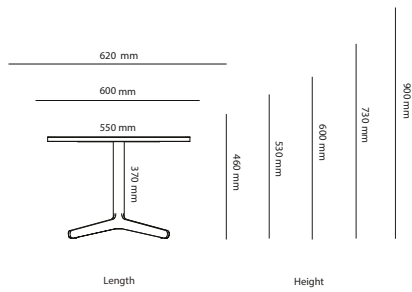

1200 mm to 1590 mm

600 mm to 1190 mm

Length

Inner radius

1600 mm to 2000 mm

1200 mm to 1590 mm

Length

Table desk Corner

All other materials and colors are offered separately

Art.no.	Corner radius	Laminate	HPL	Veneer	Desktop	Solid	Marble
46C5545	Cone table (150mm corner radius) 550x450mm	3 283 kr	3 715 k	3 844 kr	4 226 kr		
46C5545M	Cone marble table (150mm corner radius) 550x450mm						11 172 kr
46C5545S	Cone solid table (150mm corner radius) 550x450mm					5 230 kr	
46C6060	Cone table (150mm corner radius) 600x600mm	3 767 kr	4 199 kr	4 328 kr	4 710 kr		
46C6060M	Cone marble table (150mm corner radius) 600x600mm						12 886 kr
46C6060S	Cone solid table (150mm corner radius) 600x600mm					5 684 kr	
46C6253	Cone table (150mm corner radius) 620x530mm	3 767 kr	4 199 kr	4 328 kr	4 710 kr		
46C6253M	Cone marble table (150mm corner radius) 620x530mm						13 349 kr
46C6253S	Cone solid table (150mm corner radius) 620x530mm					5 684 kr	
46C8080	Cone table (300mm corner radius) 800x800mm	4 331 kr	4 763 kr	4 892 kr	5 274 kr		
46C8080M	Cone marble table (300mm corner radius) 800x800mm						18 569 kr
46C8080S	Cone solid table (300mm corner radius) 800x800mm					8 001 kr	
Rectangular							
46A5240	Cone table (rectangular) 520x400mm	3 283 kr	3 715 kr	3 844 kr	4 226 kr		
46A5240M	Cone marble table (rectangular) 520x400mm						9 597 kr
46A5240S	Cone solid table (rectangular) 520x400mm					4 660 kr	
46A6070	Cone table (rectangular) 600x700mm	3 968 kr	4 400 kr	4 529 kr	4 911 kr		
46A6070M	Cone marble table (rectangular) 600x700mm						13 400 kr
46A6070S	Cone solid table (rectangular) 600x700mm					5 987 kr	
46A8080	Cone table (rectangular) 800x800mm	4 331 kr	4 763 kr	4 892 kr	5 274 kr		
46A8080M	Cone marble table (rectangular) 800x800mm						16 041 kr
46A8080S	Cone solid table (rectangular) 800x800mm					8 001 kr	

Feather Table

Length Height

Width

Square/Rectangle

Diameter Height

Round

Length Height

Width