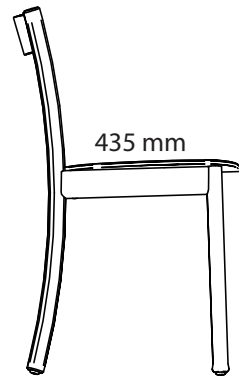

1200 mm to 1590 mm

600 mm to 1190 mm

Length

Inner radius

1600 mm to 2000 mm

1200 mm to 1590 mm

Length

Table desk Corner

Length

Width

Arc Chair

Length

Arc Stool

Width

SURFACE LAYER/COLOUR

Solid wood