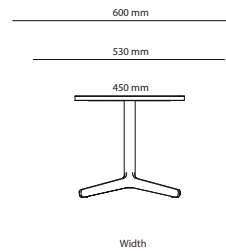

1200 mm to 1590 mm

600 mm to 1190 mm

Length

Inner radius

1600 mm to 2000 mm

1200 mm to 1590 mm

Length

Table desk Corner

All other materials and colors are offered separately

Art.no.	Corner radius	Laminate	HPL	Veneer	Desktop	Solid	Marble
46C5545	Cone table (150mm corner radius) 550x450mm	3 283 kr	3 715 k	3 844 kr	4 226 kr		
46C5545M	Cone marble table (150mm corner radius) 550x450mm						11 172 kr
46C5545S	Cone solid table (150mm corner radius) 550x450mm					5 230 kr	
46C6060	Cone table (150mm corner radius) 600x600mm	3 767 kr	4 199 kr	4 328 kr	4 710 kr		
46C6060M	Cone marble table (150mm corner radius) 600x600mm						12 886 kr
46C6060S	Cone solid table (150mm corner radius) 600x600mm					5 684 kr	
46C6253	Cone table (150mm corner radius) 620x530mm	3 767 kr	4 199 kr	4 328 kr	4 710 kr		
46C6253M	Cone marble table (150mm corner radius) 620x530mm						13 349 kr
46C6253S	Cone solid table (150mm corner radius) 620x530mm					5 684 kr	
46C8080	Cone table (300mm corner radius) 800x800mm	4 331 kr	4 763 kr	4 892 kr	5 274 kr		
46C8080M	Cone marble table (300mm corner radius) 800x800mm						18 569 kr
46C8080S	Cone solid table (300mm corner radius) 800x800mm					8 001 kr	
Rectangular							
46A5240	Cone table (rectangular) 520x400mm	3 283 kr	3 715 kr	3 844 kr	4 226 kr		
46A5240M	Cone marble table (rectangular) 520x400mm						9 597 kr
46A5240S	Cone solid table (rectangular) 520x400mm					4 660 kr	
46A6070	Cone table (rectangular) 600x700mm	3 968 kr	4 400 kr	4 529 kr	4 911 kr		
46A6070M	Cone marble table (rectangular) 600x700mm						13 400 kr
46A6070S	Cone solid table (rectangular) 600x700mm					5 987 kr	
46A8080	Cone table (rectangular) 800x800mm	4 331 kr	4 763 kr	4 892 kr	5 274 kr		
46A8080M	Cone marble table (rectangular) 800x800mm						16 041 kr
46A8080S	Cone solid table (rectangular) 800x800mm					8 001 kr	

Feather Table

Length Height

Width

Square/Rectangle

Diameter Height

Round

Length Height

Width