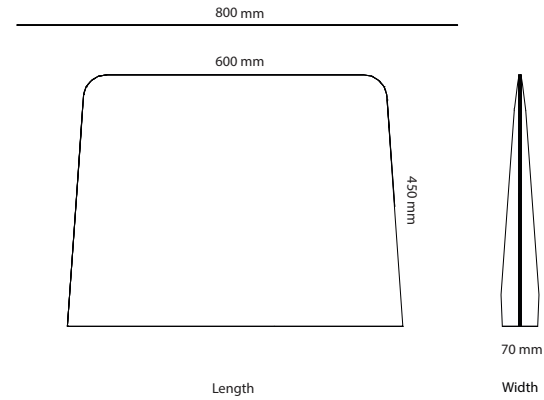

Partitions & Screens

Color & Trim

Fabrics

Price Group 1	Feldt
Price Group 2	Blazer Lite
Price Group 3	Divina MD

All other materials and colors are offered as a custom order.

Table screen

Wall screen

Art.no.	Screen	PG1	PG2	PG3
47B12H13	Ease screen W:1260mm H:1300mm	10 272 kr	11 001 kr	14 570 kr
47B8H13	Ease screen W:840mm H:1300mm	5 787 kr	7 053 kr	10 385 kr
Table Screen				
47A6H4	Ease table screen W:600mm H:450mm	3 500 kr	3 879 kr	4 633 kr
47A8H4	Ease table screen W:800mm H:450mm	3 720 kr	4 289 kr	5 044 kr