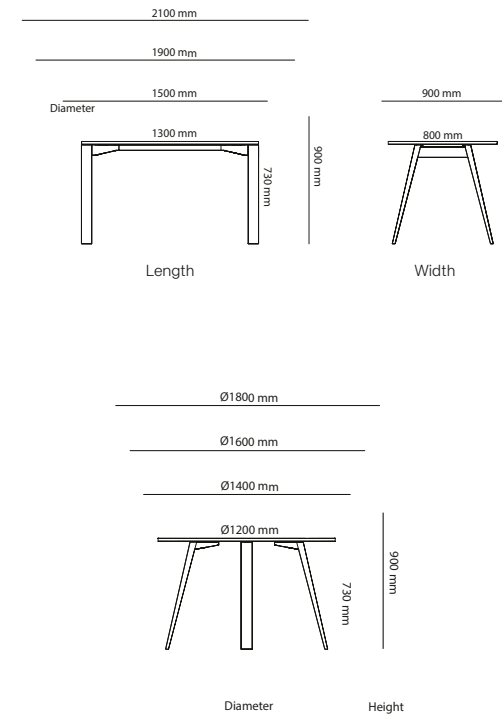

Piece Wood

Laminate	Desktop	HPL	Veneer	Stained Veneer
	Beige	White	Birch	White Ash
White	Light grey	Light grey	Oak	Black
Light grey	Black	Dark grey		Black
Dark grey		Black		

All other materials and colors are offered separately