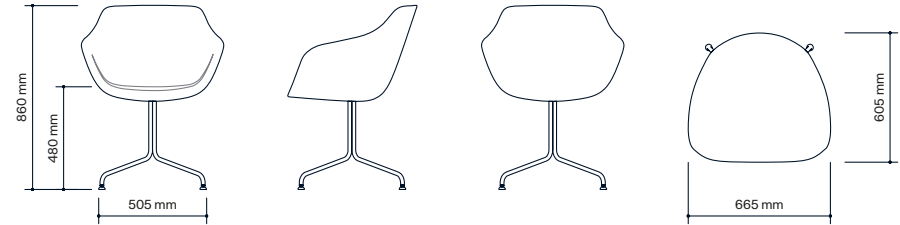

All other materials and colors are offered as a custom order.

Eski Chair 4-leg

Eski Swivel Chair 4-feet

Eski Swivel Chair 4-star

Eski Chair

Art.no.	Chair	PG1	PG2	PG3	PG4	Leather
71A4L	Eski Chair 4-leg	5 900 kr	6 400 kr	6 900 kr	7 400 kr	8 900 kr
71B4F	Eski Swivel Chair 4-feet	6 500 kr	7 000 kr	7 500 kr	8 000 kr	9 500 kr
71B4S	Eski Swivel Chair 4-star	6 700 kr	7 200 kr	7 700 kr	8 200 kr	9 700 kr