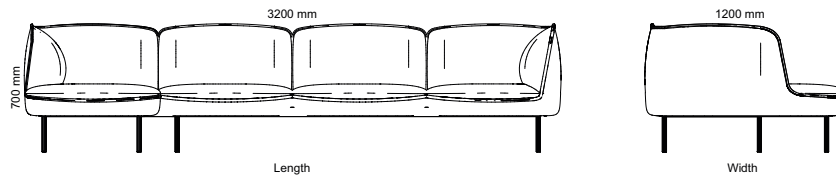

Footstool

Armchair

Divided 2-seated & 3-seated sofa

Corner sofa

Chaise longue

2-seated & 3-seated sofa

All other materials and colors are offered as a custom order.

Art.no.	2-seated sofa	PG2	PG3	PG4	PGL
31A2G2	Gather 2-seated sofa	22 160 kr	24 108 kr	29 028 kr	45 806 kr
31B2G2	Gather divided 2-seated sofa	22 160 kr	24 108 kr	29 028 kr	45 806 kr
31C2G2	Gather long 2-seated sofa	28 089 kr	30 408 kr	36 209 kr	59 903 kr
3 seated & chaise lounge					
31D31G2	Gather 3-seated & chaise longue	42 393 kr	45 585 kr	53 663 kr	85 364 kr
31D13G2	Gather chaise longue & 3-seated	42 393 kr	45 585 kr	53 663 kr	85 364 kr
3 seated sofa					
31A3G2	Gather 3-seated sofa	29 992 kr	32 601 kr	39 191 kr	63 987 kr
31B3G2	Gather divided 3-seated sofa	29 992 kr	32 601 kr	39 191 kr	63 987 kr
Armchair					
31A1G2	Gather armchair	15 906 kr	17 149 kr	20 269 kr	25 932 kr
Corner Sofa					
31H23G2	Gather corner sofa 2-C-3	58 473 kr	63 382 kr	75 773 kr	124 992 kr
31H32G2	Gather corner sofa 3-C-2	58 473 kr	63 382 kr	75 773 kr	124 992 kr
Foot Stool					
31P1G2	Gather footstool	9 225 kr	9 735 kr	11 023 kr	15 523 kr
31P2G2	Gather long footstool	11 046 kr	11 718 kr	13 389 kr	18 064 kr