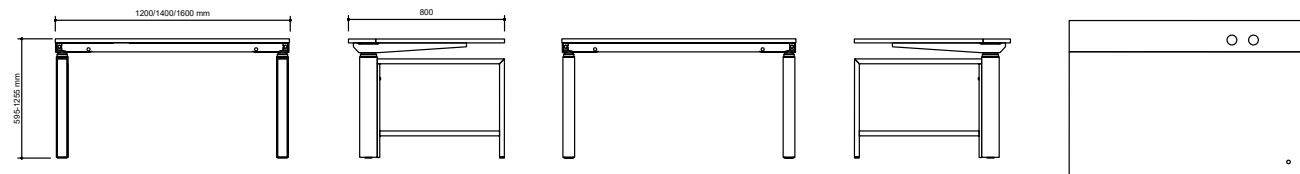

Neat HiLo

*Not available as standard order for Neat HiLo.

All other materials and colors are offered as a custom order.