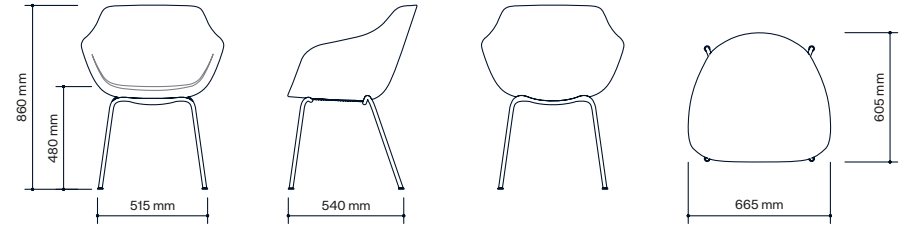

All other materials and colors are offered as a custom order.

Eski Chair 4-leg

Eski Swivel Chair 4-feet

Eski Swivel Chair 4-star

Eski Chair

Art.no.	Chair	PG1	PG2	PG3	PG4	Leather
71A4L	Eski Chair 4-leg	5 900 kr	6 400 kr	6 900 kr	7 400 kr	8 900 kr
71B4F	Eski Swivel Chair 4-feet	6 500 kr	7 000 kr	7 500 kr	8 000 kr	9 500 kr
71B4S	Eski Swivel Chair 4-star	6 700 kr	7 200 kr	7 700 kr	8 200 kr	9 700 kr