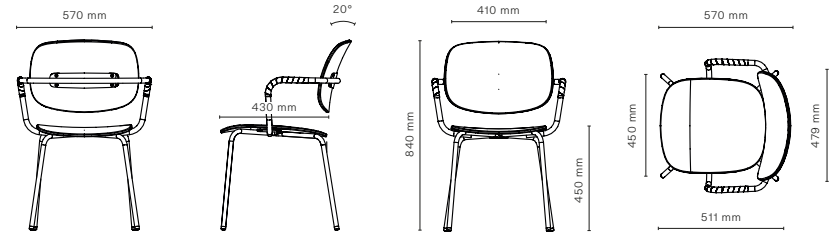

4-legged X-base