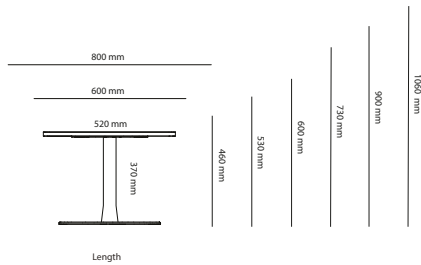

Choice Desk

Options

Desktop	Price
Cable Management	
Hole Ø51mm	53 kr
Hole Ø60mm	53 kr
Hole Ø30mm	53 kr
Hole Ø80mm	53 kr
Cable recess on back side:	
Long (follows length of table top)	71 kr
Short (fixed length 300mm)	71 kr
Legs	
900 mm (L1: 1200-1590mm)	3 689 kr
900 mm (L2: 1600-2000mm)	4 506 kr

Table

Trapezium table

SURFACE LAYER/COLOUR

Desktop	Laminate	Veneer
Beige	White	Birch
Light grey	Light grey	
Black	Dark grey	

All other materials and colors are offered separately

College

Art.no.	Table	Laminate	Veneer	Desktop
24A10070	College table 1000x700mm	2 876 kr	3 415 kr	3 415 kr
24A12070	College table 1200x700mm	3 094 kr	3 633 kr	3 633 kr
24A12080	College table 1200x800mm	3 134 kr	3 673 kr	3 673 kr
24A13065	College table 1300x650mm	3 094 kr	3 633 kr	3 633 kr
24A14070	College table 1400x700mm	3 243 kr	3 782 kr	3 782 kr
24A14080	College table 1400x800mm	3 362 kr	3 901 kr	3 901 kr
24A16080	College table 1600x800mm	3 462 kr	4 001 kr	4 001 kr
24A6565	College table 650x650mm	2 573 kr	3 112 kr	3 112 kr
24A7070	College table 700x700mm	2 629 kr	3 168 kr	3 168 kr
24A8065	College table 800x650mm	2 666 kr	3 205 kr	3 205 kr
Trapezium table				
24B14070	College table (trapezium) 1400/700/700mm		3 987 kr	3 987 kr