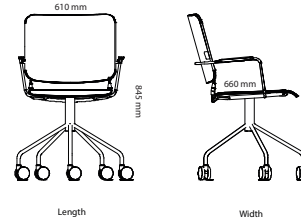

Feather swivel chair armrests