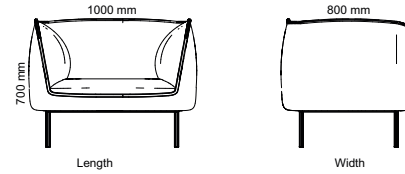

Color & Trim

	Fabrics
Price Group 2	Ally Cura Grain Hello Reflect Select Sumi
Price Group 3	Acton Auckland Capture Foster Hestan Main Line Flax Moore Node Remix Re-wool
Price Group 4	Debut Divina MD Hallingdal 65 Rami Ritz Steelcut Trio Wolin
Leather	Elmosoft Leather

Armchair

All other materials and colors are offered as a custom order.