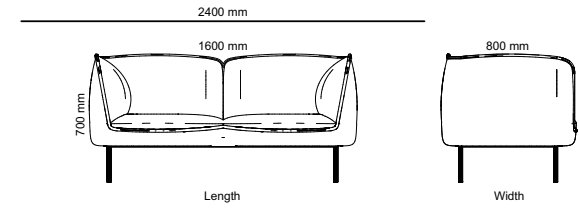

Divided 2-seated & 3-seated sofa