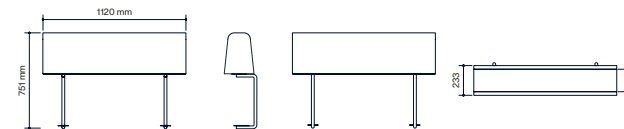

All other materials and colors are offered as a custom order.

Escape 1200x1200

Escape 1600x800

Escape 2400x800

Flush Backrest

Between Backrest

Table

Escape Sofa