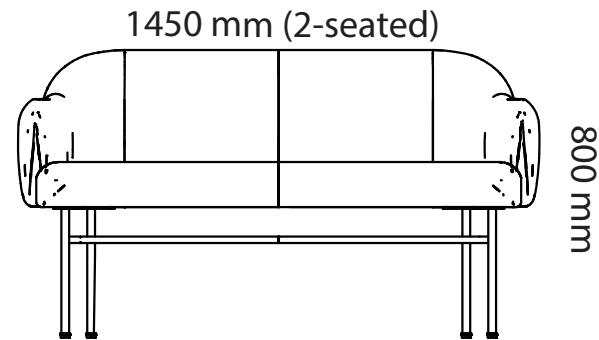

Color & Trim

Fabrics	
Price Group 2	Ally Cura Grain Hello Reflect Select Sumi
Price Group 3	Acton Auckland Capture Foster Hestan Main Line Flax Moore Node Remix Re-wool
Price Group 4	Debut Divina MD Hallingdal 65 Rami Ritz Steelcut Trio Wolin
Leather	Elmosoft Leather

Length