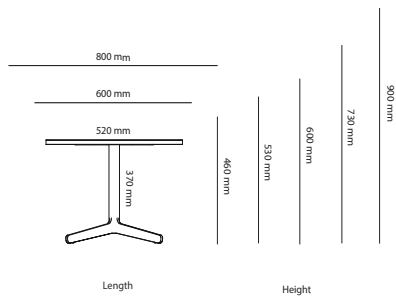

Square/Rectangle

Feather Table

Length Height