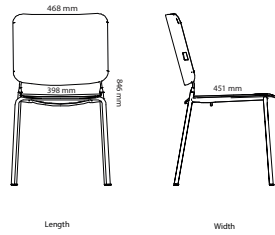

Feather Chair

Color & Trim

	Fabrics
Price Group 1	Event Era
Price Group 2	Ally Cura Grain Hello Quest Reflect Select Sumi
Price Group 3	Acton Auckland Capture Foster Hestan Main Line Flax Moore Node Remix Re-wool
Price Group 4	Debut Divina MD Hallingdal 65 Rami Ritz Steelcut Trio Wolin
Leather	Elmosoft Leather

Feather chair