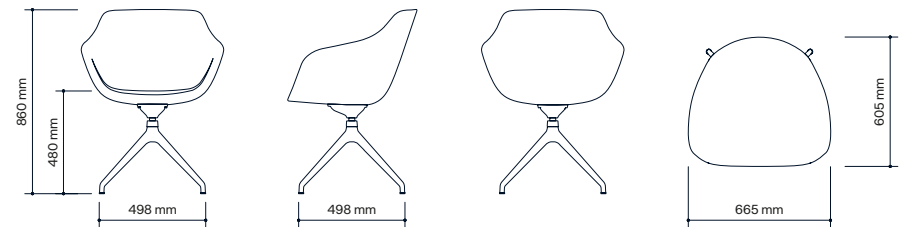

All other materials and colors are offered as a custom order.

Eski Chair 4-leg

Eski Swivel Chair 4-feet

Eski Swivel Chair 4-star

Eski Chair

Art.no.	Chair	PG1	PG2	PG3	PG4	Leather
71A4L	Eski Chair 4-leg	5 900 kr	6 400 kr	6 900 kr	7 400 kr	8 900 kr
71B4F	Eski Swivel Chair 4-feet	6 500 kr	7 000 kr	7 500 kr	8 000 kr	9 500 kr
71B4S	Eski Swivel Chair 4-star	6 700 kr	7 200 kr	7 700 kr	8 200 kr	9 700 kr