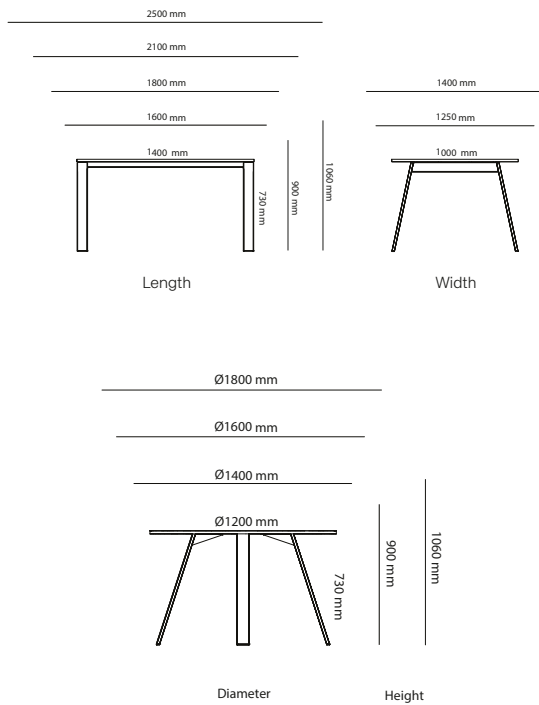

Piece

Piece

SURFACE LAYER/COLOUR

Laminate	Desktop	HPL	Veneer	Stained Veneer
	Beige	White	Birch	White Ash
	Light grey	Light grey	Oak	Black
	Black	Dark grey		Black

All other materials and colors are offered separately