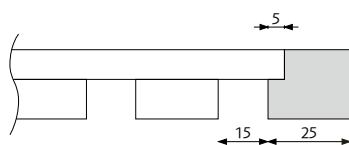

Ribbon-Diamond Barcode

Tillbehör

Avslutningslister