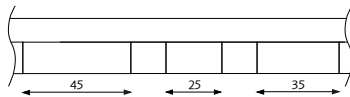

Ribbon-Diamond Barcode

Ribbpaneler

2400 x 600 mm	Art.nr	1-39 paneler	40-199 paneler	200 + paneler
Diamond Oak Barcode, RS black	WR24000080G	2 540:-	2 394:-	2 256:-
Diamond Oak Barcode, RS grey	WR24000081G	2 540:-	2 394:-	2 256:-
Diamond Oak Barcode, RS White	WR24000180G	2 540:-	2 394:-	2 256:-
Diamond Ash Barcode, RS black	WR24000082G	2 540:-	2 394:-	2 256:-
Diamond Ash Barcode, RS grey	WR24000083G	2 540:-	2 394:-	2 256:-
Diamond Ash Barcode, RS White	WR24000181G	2 540:-	2 394:-	2 256:-
Diamond Walnut Barcode, RS black	WR24000087G	2 540:-	2 394:-	2 256:-

2960 x 600 mm	Art.nr	1-39 paneler	40-199 paneler	200 + paneler
Diamond Oak Barcode, RS black	WR30000080G	3 176:-	2 992:-	2 820:-
Diamond Oak Barcode, RS grey	WR30000081G	3 176:-	2 992:-	2 820:-
Diamond Oak Barcode, RS White	WR30000180G	3 176:-	2 992:-	2 820:-
Diamond Ash Barcode, RS black	WR30000082G	3 176:-	2 992:-	2 820:-
Diamond Ash Barcode, RS grey	WR30000083G	3 176:-	2 992:-	2 820:-
Diamond Ash Barcode, RS White	WR30000181G	3 176:-	2 992:-	2 820:-
Diamond Walnut Barcode, RS black	WR30000087G	3 176:-	2 992:-	2 820:-

Produktbilder