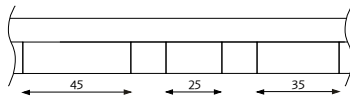

Ribbon-Wood Barcode

Ribbpaneler

2400 x 600 mm	Art.nr	1-39 paneler	40-199 paneler	200 + paneler
Classic Oak Barcode, RS black	WR24000070G	1 894:-	1 768:-	1 642:-
Classic Oak Barcode, RS grey	WR24000071G	1 894:-	1 768:-	1 642:-
Classic Ash Barcode, RS black	WR24000072G	1 894:-	1 768:-	1 642:-
Classic Ash Barcode, RS grey	WR24000073G	1 894:-	1 768:-	1 642:-
Rustic Natural Oak Barcode, RS black	WR24000074G	1 894:-	1 768:-	1 642:-
Walnut Barcode, RS black	WR24000077G	2 174:-	2 028:-	1 884:-
Rustic Grey Oak Barcode, RS black	WR24000075G	2 540:-	2 394:-	2 256:-
Rustic Antique Oak Barcode, RS black	WR24000076G	2 540:-	2 394:-	2 256:-
Black Diamond Ash Barcode, RS black	WR24000078G	2 540:-	2 394:-	2 256:-
Rustic Smoked Oak Barcode, RS black	WR24000079G	2 540:-	2 394:-	2 256:-

2960 x 600 mm	Art.nr	1-39 paneler	40-199 paneler	200 + paneler
Classic Oak Barcode, RS black	WR30000070G	2 368:-	2 210:-	2 052:-
Classic Oak Barcode, RS grey	WR30000071G	2 368:-	2 210:-	2 052:-
Classic Ash Barcode, RS black	WR30000072G	2 368:-	2 210:-	2 052:-
Classic Ash Barcode, RS grey	WR30000073G	2 368:-	2 210:-	2 052:-
Rustic Natural Oak Barcode, RS black	WR30000074G	2 368:-	2 210:-	2 052:-
Walnut Barcode, RS black	WR30000077G	2 718:-	2 536:-	2 356:-
Rustic Grey Oak Barcode, RS black	WR30000075G	3 176:-	2 992:-	2 820:-
Rustic Antique Oak Barcode, RS black	WR30000076G	3 176:-	2 992:-	2 820:-
Black Diamond Ash Barcode, RS black	WR30000078G	3 176:-	2 992:-	2 820:-
Rustic Smoked Oak Barcode, RS black	WR30000079G	3 176:-	2 992:-	2 820:-