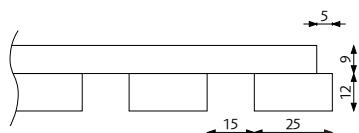

## Ribbpaneler

2400 x 600 mm	Art.nr	1-39 paneler	40-199 paneler	200 + paneler
Classic Oak, RS black	WR24000010G	1 628:-	1 538:-	1 448:-
Classic Oak, RS grey	WR24000015G	1 628:-	1 538:-	1 448:-
Rustic Natural Oak, RS black	WR24000011G	1 628:-	1 538:-	1 448:-
Classic Ash, RS black	WR24000021G	1 628:-	1 538:-	1 448:-
Classic Ash, RS grey	WR24000022G	1 628:-	1 538:-	1 448:-
Walnut, RS black	WR24000020G	1 862:-	1 754:-	1 644:-
Rustic Smoked Oak, RS black	WR24000014G	2 214:-	2 084:-	1 952:-
Rustic Antique Oak, RS black	WR24000012G	2 214:-	2 084:-	1 952:-
Rustic Grey Oak, RS black	WR24000013G	2 214:-	2 084:-	1 952:-
Black Diamond Ash, RS black	WR24000023G	2 214:-	2 084:-	1 952:-