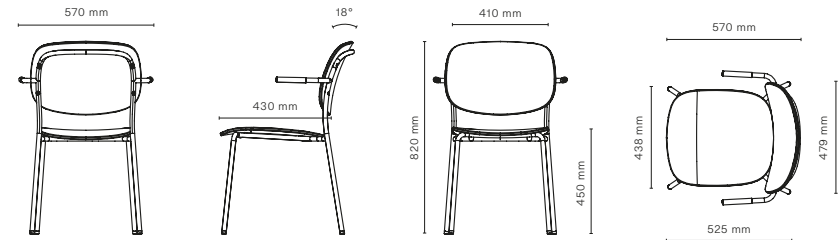

Modular Chair

Color & Trim

	Fabrics
Price Group 1	Event Era
Price Group 2	Ally Cura Grain Hello Quest Reflect Select Sumi
Price Group 3	Acton Auckland Capture Foster Hestan Main Line Flax Moore Node Remix Re-wool
Price Group 4	Debut Divina MD Hallingdal 65 Rami Ritz Steelcut Trio Wolin
Leather	Elmosoft Leather

Stand	Lacquer (Base)
	Black Lacquer White Lacquer Chrome Green Lacquer – Price Group Edge Misty Grey – Price Group Edge Dark Chocolate – Price Group Edge

Wood	Veneer (Seat & Backrest)
	Oak White Glazed Oak Natural Ash White Glazed Ash Fern Green Oak Black Brown Stained Oak Black Stained

All other materials and colors are offered as a custom order.

All other materials and colors are offered as a custom order.

4-legged with armrest