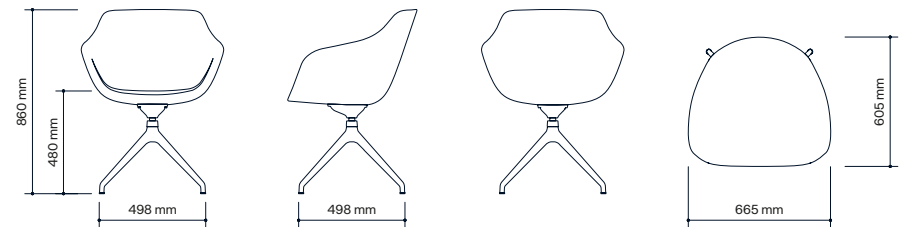

All other materials and colors are offered as a custom order.

Eski Chair 4-leg

Eski Swivel Chair 4-feet

Eski Swivel Chair 4-star