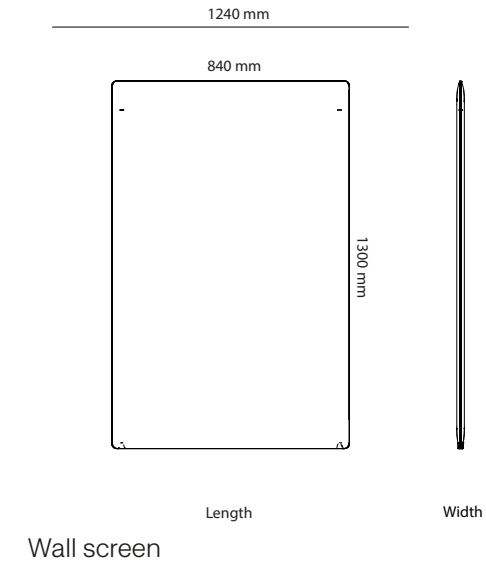

### Fabrics

<b>Price Group 1</b>	Feldt
<b>Price Group 2</b>	Blazer Lite
<b>Price Group 3</b>	Divina MD

All other materials and colors are offered as a custom order.

<b>Art.no.</b>	<b>Screen</b>	<b>PG1</b>	<b>PG2</b>	<b>PG3</b>
47B12H13	Ease screen W:1260mm H:1300mm	10 272 kr	11 001 kr	14 570 kr
47B8H13	Ease screen W:840mm H:1300mm	5 787 kr	7 053 kr	10 385 kr
<b>Table Screen</b>				
47A6H4	Ease table screen W:600mm H:450mm	3 500 kr	3 879 kr	4 633 kr
47A8H4	Ease table screen W:800mm H:450mm	3 720 kr	4 289 kr	5 044 kr