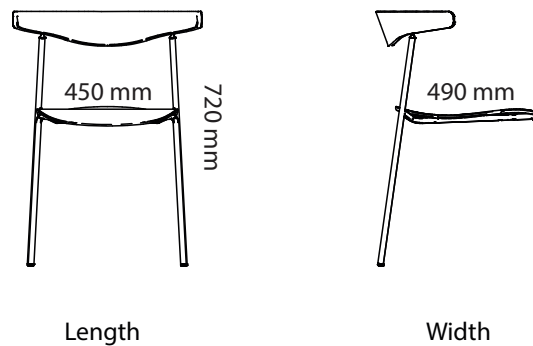

Color & Trim

	Fabrics
Price Group 1	Event Era
Price Group 2	Ally Cura Grain Hello Quest Reflect Select Sumi
Price Group 3	Acton Auckland Capture Foster Hestan Main Line Flax Moore Node Remix Re-wool
Price Group 4	Debut Divina MD Hallingdal 65 Rami Ritz Steelcut Trio Wolin
Leather	Elmosoft Leather

All other materials and colors are offered as a custom order.

	Veneer	Stained Veneer
Wood	Birch Oak All other materials and colors are offered separately	White Ash All other materials and colors are offered separately
Stand	Lacquer White Black Silver Chrome Dark Chocolate Misty Grey All other materials and colors are offered separately