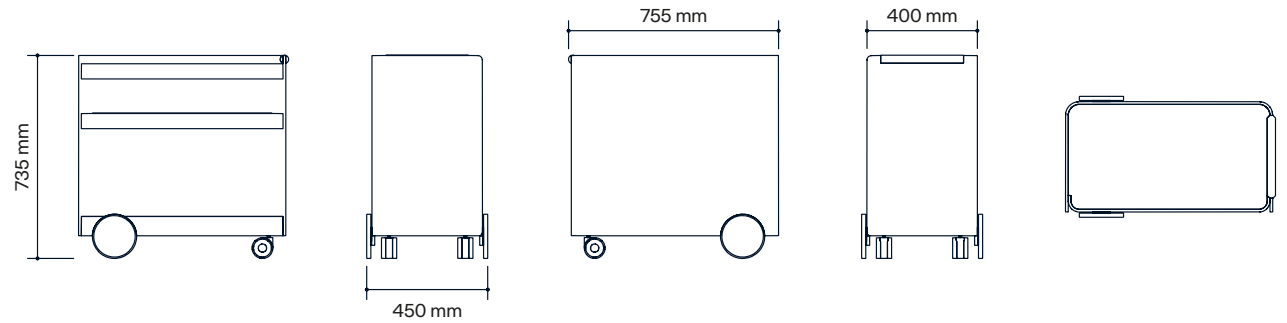

Color & Trim

Clear Coat & Stain	
Price Group 1	Natural Oak
Price Group 2	White Glazed Ash White Glazed Oak Dark Brown stained Black stain

All other materials and colors are offered as a custom order.

Troy Medium