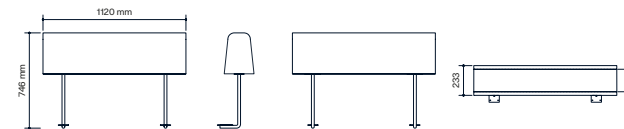

All other materials and colors are offered as a custom order.

Escape 1200x1200

Escape 1600x800

Escape 2400x800

Flush Backrest

Between Backrest

Table