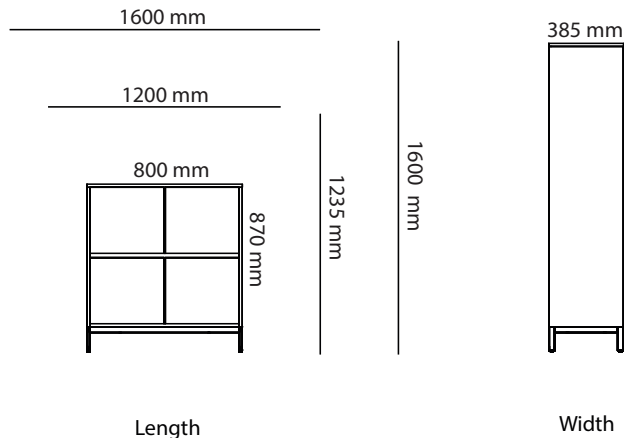

SURFACE LAYER/COLOUR

	Lacquer	Veneer	Stained Veneer	Marble
Body	White S 0500-N			
	Light grey S 2500-N	Birch	White Ash	
	Dark grey S 7000-N	Oak		
	Black S 9000-N			
Front	White S 0500-N			
	Light grey S 2500-N			
	Dark grey S 7000-N			
	Black S 9000-N	Birch	White Ash	
	Sandy grey S 2005-Y50R	Oak	Black	
	Fern green S 7010-G30Y			
	Bay leave S 4020-G30Y			
Petroleum S 7020-B10G				
Crest top				Bianco Carrara Verde Guatemala Emperador Dark