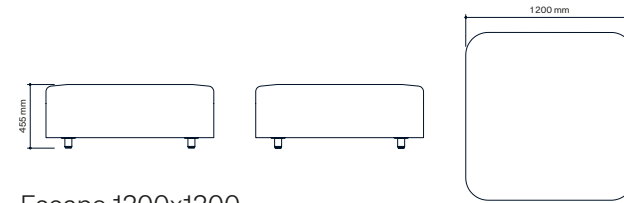

Escape Sofa

Color & Trim

	Fabrics	Powder Coating	HPL	Veneer
Price Group 1	Event Era	White Silver Black	White Light Grey Dark Grey	Oak White Glazed Oak Natural Birch Ash White Glazed Oak Dark Brown Stained Oak Black Stained
Price Group 2	Quest Select Sumi Ally Hello Cura Grain Reflect	Chrome Lacquer Misty Grey Dark Chocolate Fern Green Coastal Blue Vermilion Red	Oak Natural Birch Ash White Glazed Oak White Glazed Beech Black Stained Black anti-fingerprint	
Price Group 3	Main Line Flax Re-Wool Remix 3 Node Capture Moore Acton Hestan Auckland Foster			
Price Group 4	Ritz Hallingdal 65 Steelcut Trio 3 Divina MD Debut Rami Wolfin			
Leather	Elmosoft Leather			

All other materials and colors are offered as a custom order.

Escape 1200x1200