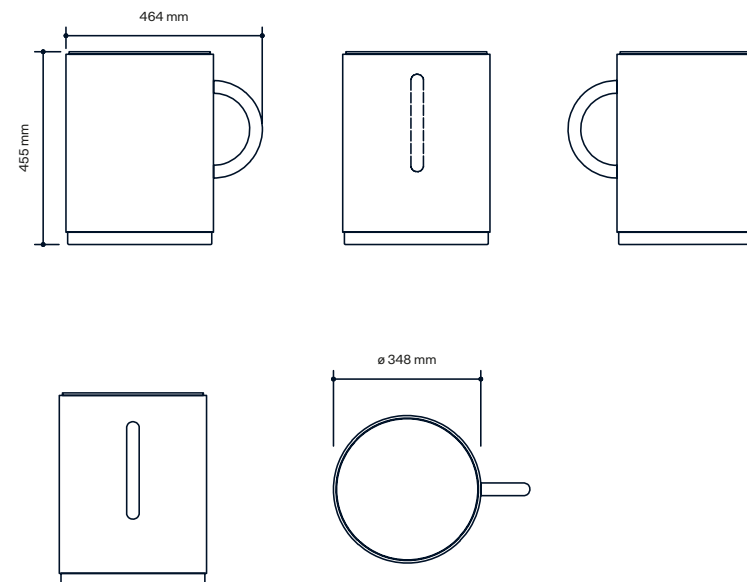

Cup Stool

Color & Trim

	Fabrics	Powder Coating
Price Group 1	Event Era	Silver Black
Price Group 2	Quest Select Sumi Ally Hello Cura Grain Reflect	Chrome Lacquer Misty Grey Dark Chocolate Fern Green Coastal Blue Vermilion Red
Price Group 3	Main Line Flax Re-Wool Remix 3 Node Capture Moore Acton Hestan Auckland Foster	
Price Group 4	Ritz Hallingdal 65 Steelcut Trio 3 Divina MD Debut Rami Wolin	
Leather	Elmosoft Leather	

All other materials and colors are offered as a custom order.