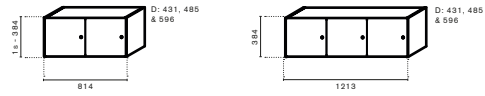

Personal lockers – Low

1S