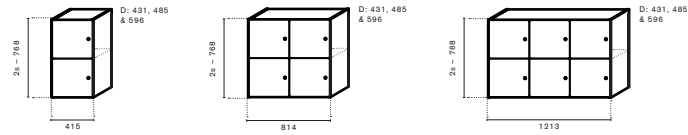

Personal lockers – Low

1S

2S

3S

4S

Personal lockers – Mid

3S

4S

Personal lockers – High

2S

4S