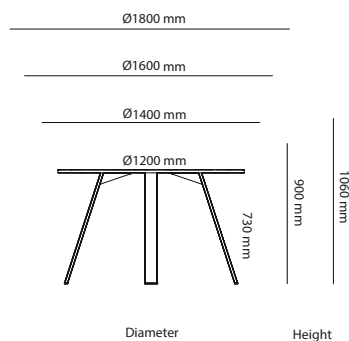

Piece

Piece

SURFACE LAYER/COLOUR

Laminate	Desktop	HPL	Veneer	Stained Veneer
	Beige	White	Birch	White Ash
	Light grey	Light grey	Oak	Black
	Black	Dark grey		Black

All other materials and colors are offered separately