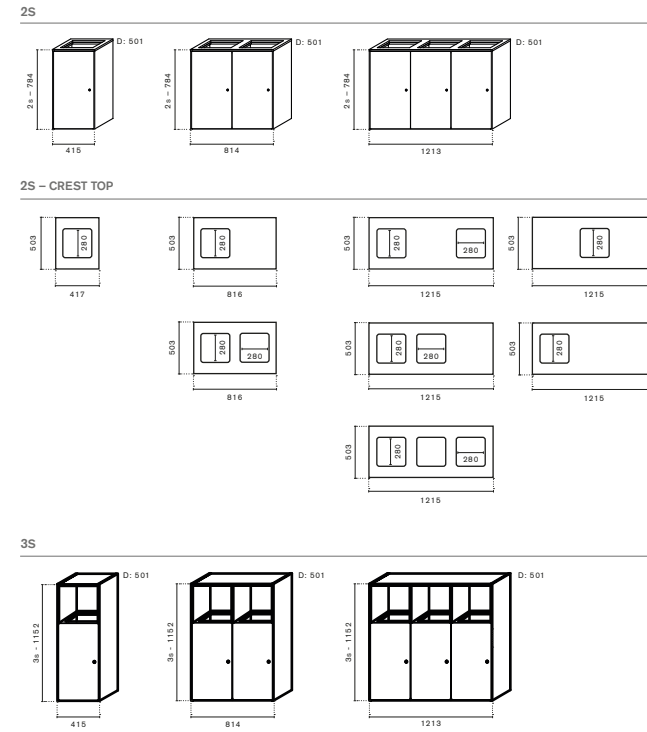

## Seat pad

Art.no.	Open	Laminate group 1	Laminate group 2	Lacquer	Veneer	Stained Veneer
70A121H1A	Shape storage (open) W:1213mm H:1s D:415mm	2 991 kr	3 591 kr	3 881 kr	6 641 kr	7 366 kr
70A121H1B	Shape storage (open) W:1213mm H:1s D:485mm	3 170 kr	3 770 kr	4 060 kr	6 820 kr	7 545 kr
70A121H1C	Shape storage (open) W:1213mm H:1s D:580mm	3 353 kr	3 953 kr	4 243 kr	7 003 kr	7 728 kr
70A121H2A	Shape storage (open) W:1213mm H:2s D:415mm	3 518 kr	4 268 kr	4 668 kr	8 393 kr	9 218 kr
70A121H2B	Shape storage (open) W:1213mm H:2s D:485mm	3 750 kr	4 500 kr	4 900 kr	8 625 kr	9 450 kr
70A121H2C	Shape storage (open) W:1213mm H:2s D:580mm	3 975 kr	4 725 kr	5 125 kr	8 850 kr	9 675 kr
70A121H3A	Shape storage (open) W:1213mm H:3s D:415mm	4 094 kr	4 972 kr	5 444 kr	9 844 kr	10 694 kr
70A121H3B	Shape storage (open) W:1213mm H:3s D:485mm	4 380 kr	5 258 kr	5 730 kr	10 130 kr	10 980 kr
70A121H3C	Shape storage (open) W:1213mm H:3s D:580mm	4 667 kr	5 545 kr	6 017 kr	10 417 kr	11 267 kr
70A121H4A	Shape storage (open) W:1213mm H:4s D:415mm	4 749 kr	5 759 kr	6 249 kr	11 349 kr	12 399 kr
70A121H4B	Shape storage (open) W:1213mm H:4s D:485mm	5 080 kr	6 090 kr	6 580 kr	11 680 kr	12 730 kr
70A121H4C	Shape storage (open) W:1213mm H:4s D:580mm	5 414 kr	6 424 kr	6 914 kr	12 014 kr	13 064 kr
70A41H2A	Shape storage (open) W:415mm H:2s D:415mm	1 684 kr	2 129 kr	2 384 kr	4 544 kr	4 984 kr
70A41H2B	Shape storage (open) W:415mm H:2s D:485mm	1 750 kr	2 195 kr	2 450 kr	4 610 kr	5 050 kr
70A41H2C	Shape storage (open) W:415mm H:2s D:580mm	1 815 kr	2 260 kr	2 515 kr	4 675 kr	5 115 kr
70A41H3A	Shape storage (open) W:415mm H:3s D:415mm	1 898 kr	2 448 kr	2 748 kr	5 038 kr	5 798 kr
70A41H3B	Shape storage (open) W:415mm H:3s D:485mm	1 980 kr	2 530 kr	2 830 kr	5 120 kr	5 880 kr
70A41H3C	Shape storage (open) W:415mm H:3s D:580mm	2 059 kr	2 609 kr	2 909 kr	5 199 kr	5 959 kr
70A41H4A	Shape storage (open) W:415mm H:4s D:415mm	2 131 kr	2 731 kr	3 081 kr	6 061 kr	6 631 kr
70A41H4B	Shape storage (open) W:415mm H:4s D:485mm	2 230 kr	2 830 kr	3 180 kr	6 160 kr	6 730 kr
70A41H4C	Shape storage (open) W:415mm H:4s D:580mm	2 331 kr	2 931 kr	3 281 kr	6 261 kr	6 831 kr
70A41H5A	Shape storage (open) W:415mm H:5s D:415mm	2 401 kr	3 051 kr	3 151 kr	5 801 kr	6 151 kr
70A41H5B	Shape storage (open) W:415mm H:5s D:485mm	2 520 kr	3 170 kr	3 270 kr	5 920 kr	6 270 kr
70A41H5C	Shape storage (open) W:415mm H:5s D:580mm	2 636 kr	3 286 kr	3 386 kr	6 036 kr	6 386 kr
70A81H1A	Shape storage (open) W:814mm H:1s D:415mm	1 801 kr	2 161 kr	2 341 kr	4 141 kr	4 501 kr
70A81H1B	Shape storage (open) W:814mm H:1s D:485mm	1 930 kr	2 290 kr	2 470 kr	4 270 kr	4 630 kr
70A81H1C	Shape storage (open) W:814mm H:1s D:580mm	2 063 kr	2 423 kr	2 603 kr	4 403 kr	4 763 kr