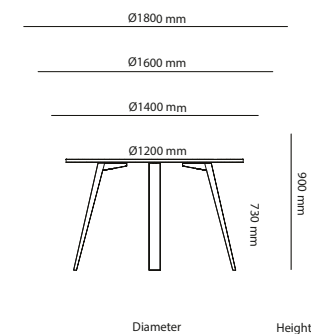

Piece

Piece

SURFACE LAYER/COLOUR

Laminate	Desktop	HPL	Veneer	Stained Veneer
	Beige	White	Birch	White Ash
	Light grey	Light grey	Oak	Black
	Black	Dark grey		Black

All other materials and colors are offered separately

Piece Light

Laminate	Desktop	HPL	Veneer	Stained Veneer
White	Beige	White	Birch	White Ash
Light grey	Light grey	Light grey	Oak	Black
Dark grey	Black	Dark grey		Black

All other materials and colors are offered separately

Piece Wood

Laminate	Desktop	HPL	Veneer	Stained Veneer
	Beige	White	Birch	White Ash
White	Light grey	Light grey	Oak	Black
Light grey	Black	Dark grey		
Dark grey		Black		

All other materials and colors are offered separately