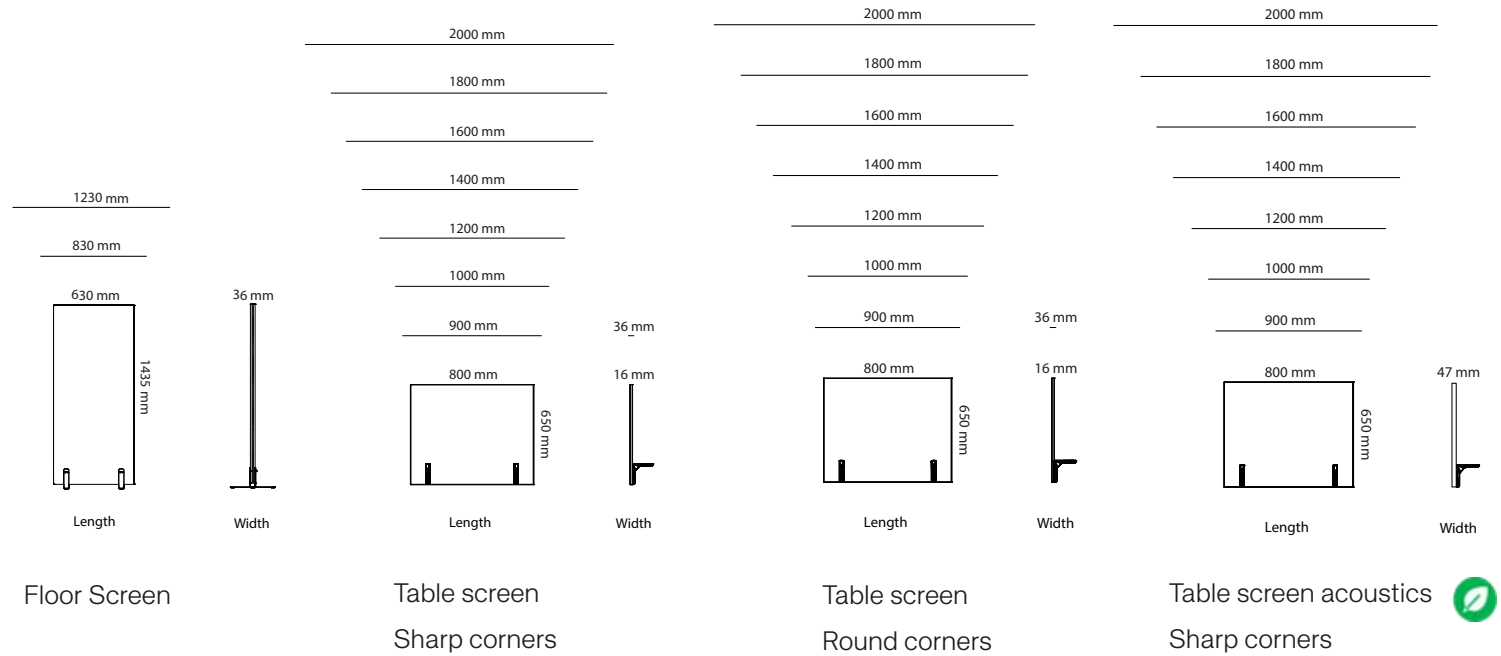

Color & Trim

	Fabrics
Price Group 1	Cara Carlow Era Event
Price Group 2	Ally Blazer Lite Cura Screen Grain Hello Reflect Select Sumi
Price Group 3	Acton Auckland Capture Foster Hestan Main Line Flax Moore Node Remix Re-wool
Price Group 4	Debut Divina MD Rami Steelcut Trio Wolin

All other materials and colors are offered as a custom order.