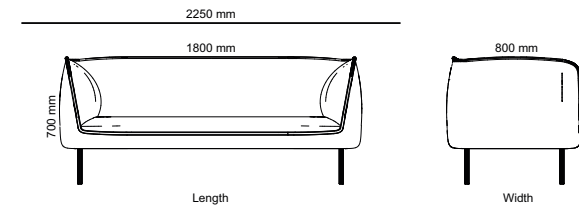

Footstool

Armchair

Divided 2-seated & 3-seated sofa

Corner sofa

Chaise longue

2-seated & 3-seated sofa

All other materials and colors are offered as a custom order.

Art.no.	2-seated sofa	PG2	PG3	PG4	PGL
31A2G2	Gather 2-seated sofa	22 160 kr	24 108 kr	29 028 kr	45 806 kr
31B2G2	Gather divided 2-seated sofa	22 160 kr	24 108 kr	29 028 kr	45 806 kr
31C2G2	Gather long 2-seated sofa	28 089 kr	30 408 kr	36 209 kr	59 903 kr
<b>3 seated &amp; chaise lounge</b>					
31D31G2	Gather 3-seated & chaise longue	42 393 kr	45 585 kr	53 663 kr	85 364 kr
31D13G2	Gather chaise longue & 3-seated	42 393 kr	45 585 kr	53 663 kr	85 364 kr
<b>3 seated sofa</b>					
31A3G2	Gather 3-seated sofa	29 992 kr	32 601 kr	39 191 kr	63 987 kr
31B3G2	Gather divided 3-seated sofa	29 992 kr	32 601 kr	39 191 kr	63 987 kr
<b>Armchair</b>					
31A1G2	Gather armchair	15 906 kr	17 149 kr	20 269 kr	25 932 kr
<b>Corner Sofa</b>					
31H23G2	Gather corner sofa 2-C-3	58 473 kr	63 382 kr	75 773 kr	124 992 kr
31H32G2	Gather corner sofa 3-C-2	58 473 kr	63 382 kr	75 773 kr	124 992 kr
<b>Foot Stool</b>					
31P1G2	Gather footstool	9 225 kr	9 735 kr	11 023 kr	15 523 kr
31P2G2	Gather long footstool	11 046 kr	11 718 kr	13 389 kr	18 064 kr