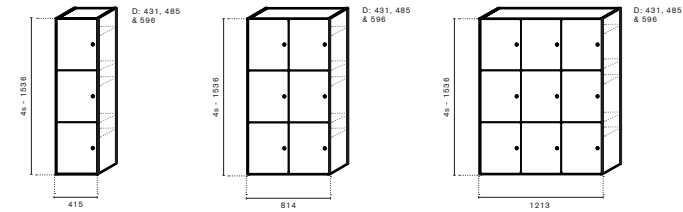

Personal lockers – Low

1S

2S

3S

4S

Personal lockers – Mid

3S

4S

Personal lockers – High

2S

4S