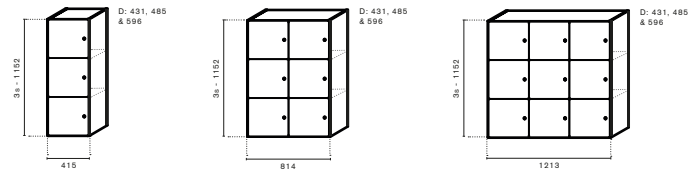

Personal lockers – Low

1S

2S

3S

4S

Personal lockers – Mid

3S

4S

Personal lockers – High

2S

4S