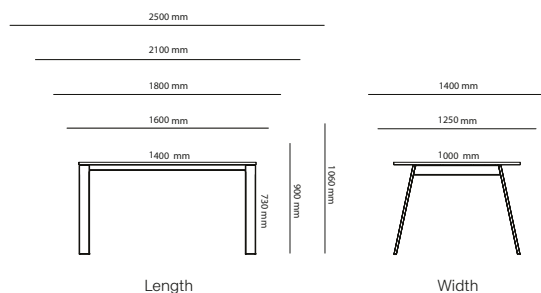

Piece

Piece

SURFACE LAYER/COLOUR

Laminate	Desktop	HPL	Veneer	Stained Veneer
	Beige	White	Birch	White Ash
	Light grey	Light grey	Oak	Black
	Black	Dark grey		Black

All other materials and colors are offered separately