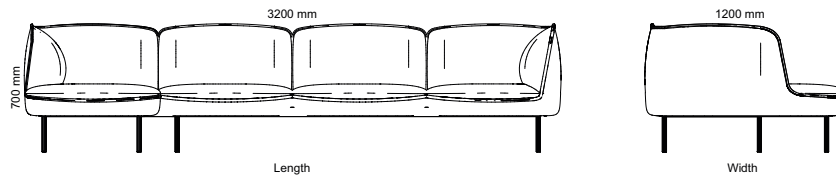

Footstool

Armchair

Divided 2-seated & 3-seated sofa

Corner sofa

Chaise longue

2-seated & 3-seated sofa

All other materials and colors are offered as a custom order.

Art.no.	2-seated sofa	PG2	PG3	PG4	PGL
31A2G2	Gather 2-seated sofa	22 160 kr	24 108 kr	29 028 kr	45 806 kr
31B2G2	Gather divided 2-seated sofa	22 160 kr	24 108 kr	29 028 kr	45 806 kr
31C2G2	Gather long 2-seated sofa	28 089 kr	30 408 kr	36 209 kr	59 903 kr
<b>3 seated &amp; chaise lounge</b>					
31D31G2	Gather 3-seated & chaise longue	42 393 kr	45 585 kr	53 663 kr	85 364 kr
31D13G2	Gather chaise longue & 3-seated	42 393 kr	45 585 kr	53 663 kr	85 364 kr
<b>3 seated sofa</b>					
31A3G2	Gather 3-seated sofa	29 992 kr	32 601 kr	39 191 kr	63 987 kr
31B3G2	Gather divided 3-seated sofa	29 992 kr	32 601 kr	39 191 kr	63 987 kr
<b>Armchair</b>					
31A1G2	Gather armchair	15 906 kr	17 149 kr	20 269 kr	25 932 kr
<b>Corner Sofa</b>					
31H23G2	Gather corner sofa 2-C-3	58 473 kr	63 382 kr	75 773 kr	124 992 kr
31H32G2	Gather corner sofa 3-C-2	58 473 kr	63 382 kr	75 773 kr	124 992 kr
<b>Foot Stool</b>					
31P1G2	Gather footstool	9 225 kr	9 735 kr	11 023 kr	15 523 kr
31P2G2	Gather long footstool	11 046 kr	11 718 kr	13 389 kr	18 064 kr