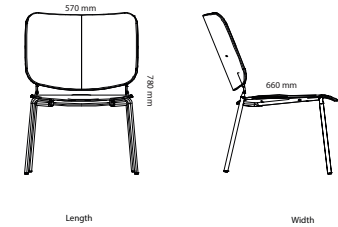

Feather chair

Feather swivel chair armrests

Feather lounge (Price quoted on request)

Feather chair armrests

Feather swivel-adjust chair armrests

Feather lounge swivel (Price quoted on request)

All other materials and colors are offered as a custom order.