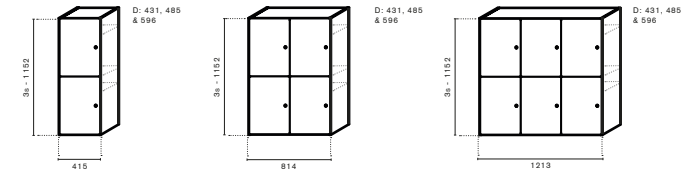

Personal lockers – Mid

3S