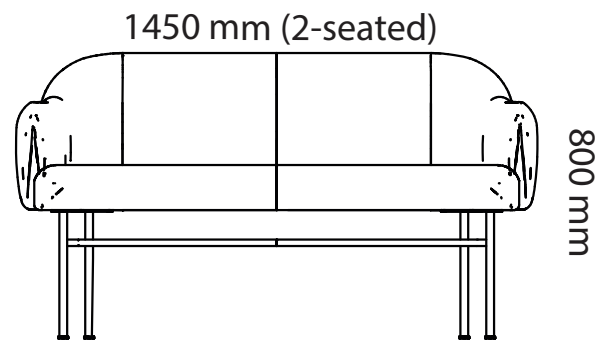

Color & Trim

	Fabrics
Price Group 2	Ally Cura Grain Hello Reflect Select Sumi
Price Group 3	Acton Auckland Capture Foster Hestan Main Line Flax Moore Node Remix Re-wool
Price Group 4	Debut Divina MD Hallingdal 65 Rami Ritz Steelcut Trio Wolin
Leather	Elmosoft Leather

Length