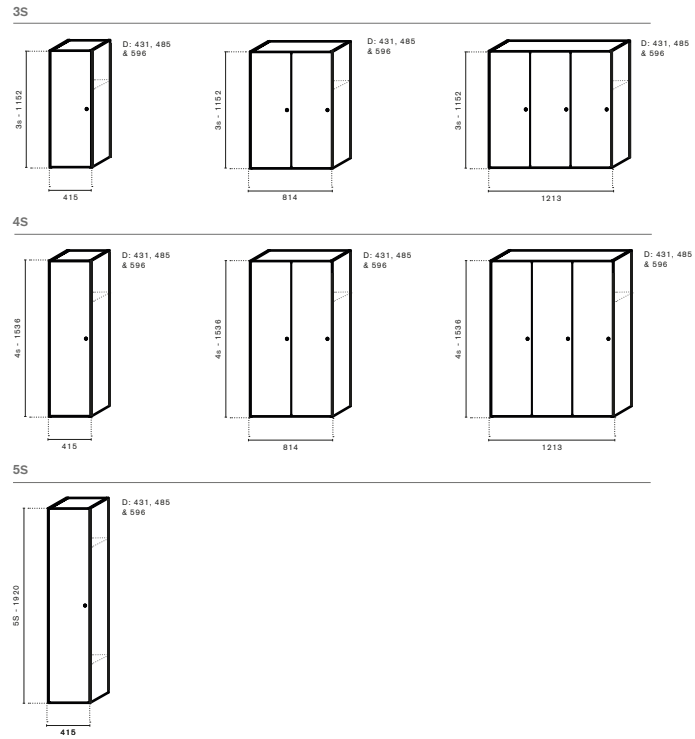

Wardrobe

Waste sorting

Seat pad