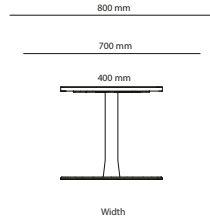

Round

SURFACE LAYER/COLOUR

Desktop	HPL	Laminate	Veneer	Stained Veneer	Solid	Marble
Beige	White	White	Birch	White Ash	Ash	Bianco Carrara
Light grey	Light grey	Light grey	Oak	Black	Oak	Verde Guatemala
Black	Dark grey	Dark grey				Emperador Dark
	Black					

All other materials and colors are offered separately