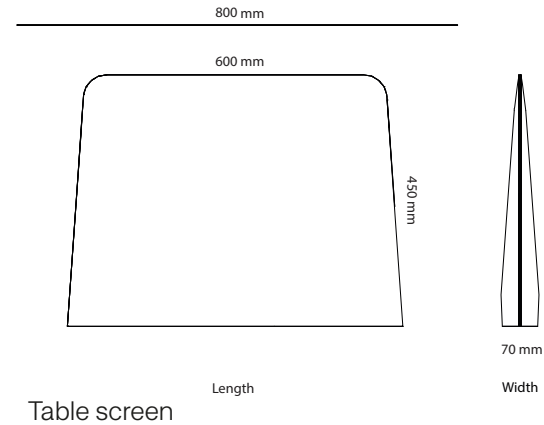

### Fabrics

<b>Price Group 1</b>	Feldt
<b>Price Group 2</b>	Blazer Lite
<b>Price Group 3</b>	Divina MD

All other materials and colors are offered as a custom order.

<b>Art.no.</b>	<b>Screen</b>	<b>PG1</b>	<b>PG2</b>	<b>PG3</b>
47B12H13	Ease screen W:1260mm H:1300mm	10 272 kr	11 001 kr	14 570 kr
47B8H13	Ease screen W:840mm H:1300mm	5 787 kr	7 053 kr	10 385 kr
<b>Table Screen</b>				
47A6H4	Ease table screen W:600mm H:450mm	3 500 kr	3 879 kr	4 633 kr
47A8H4	Ease table screen W:800mm H:450mm	3 720 kr	4 289 kr	5 044 kr