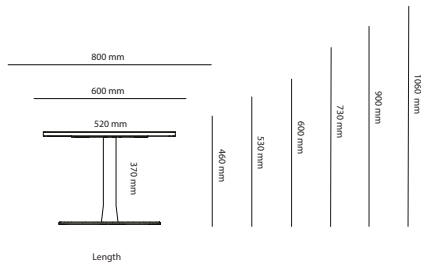

Square/Rectangle