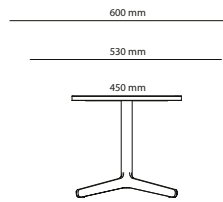

## Options

Cable Management	Price
Cutout for Bi-Box Large	183 kr
Cutout for Powerbox, Bi-Box Small (F)	183 kr
Cutout for Bi-Box Large, 2 pcs	366 kr
Cutout for Powerbox, Bi-Box Small, 2 pcs	366 kr
Cable door Feather	3 625 kr
Cable door Feather, 2 pcs	7 250 kr
Color of Stand	
Misty grey	1 136 kr
Dark Chocolate	1 136 kr
Chrome stand, mid section 1800 mm	2 346 kr
Chrome stand, 2100x1100	3 008 kr
Chrome stand, 2400x1100	3 179 kr
Chrome stand, 3200x1100	4 934 kr
Chrome stand, 2800x1100	4 934 kr
Chrome stand, 3800x1100	5 232 kr
Chrome stand, 4200x1100	5 530 kr

# Feather Table

Length Height

Width

Square/Rectangle

Diameter Height

Round

Length Height

Width

With round corners

Length Width