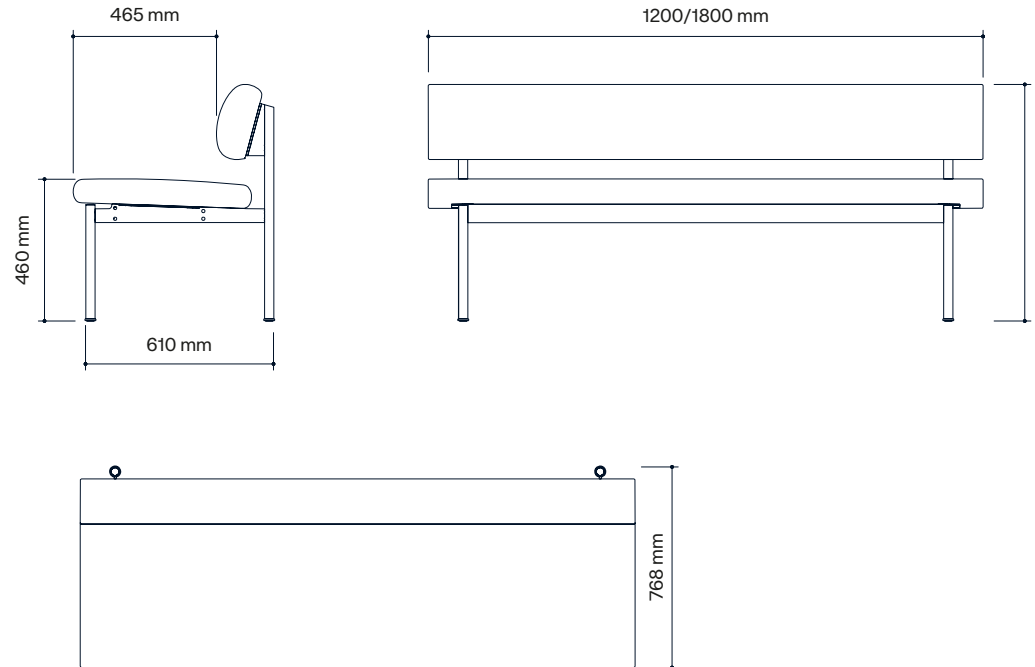

Everlong Sofa

Color & Trim

	Fabrics	Powder Coating
Price Group 1	Event Era	White Silver Black
Price Group 2	Quest Select Sumi Ally Hello Cura Grain Reflect	Chrome Lacquer Misty Grey Dark Chocolate Fern Green Coastal Blue Vermilion Red
Price Group 3	Main Line Flax Re-Wool Remix 3 Node Capture Moore Acton Hestan Auckland Foster	
Price Group 4	Ritz Hallingdal 65 Steelcut Trio 3 Divina MD Debut Rami Wolin	
Leather	Elmosoft Leather	

All other materials and colors are offered as a custom order.