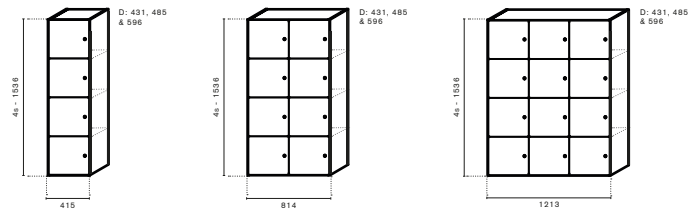

Personal lockers – Low

1S

2S

3S

4S

Personal lockers – Mid

3S

4S

Personal lockers – High

2S

4S