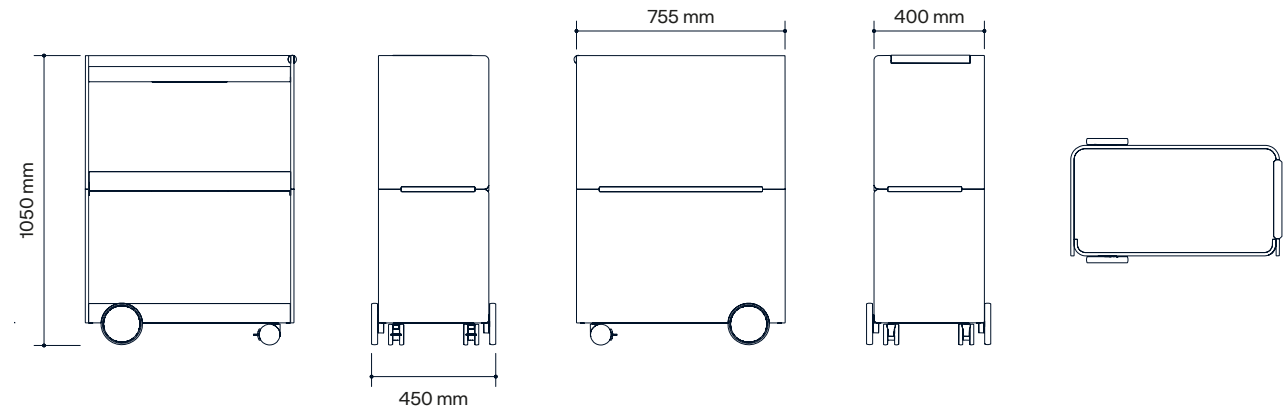

Color & Trim

Clear Coat & Stain	
Price Group 1	Natural Oak
Price Group 2	White Glazed Ash White Glazed Oak Dark Brown stained Black stain

All other materials and colors are offered as a custom order.

Troy High