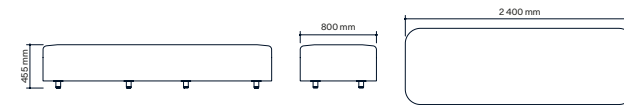

All other materials and colors are offered as a custom order.

Escape 1200x1200

Escape 1600x800

Escape 2400x800

Flush Backrest

Between Backrest

Table