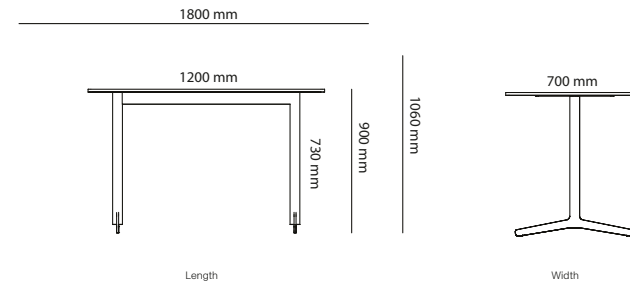

## Options

Cable Management	Price
Cutout for Bi-Box Large	183 kr
Cutout for Powerbox, Bi-Box Small (F)	183 kr
Cutout for Bi-Box Large, 2 pcs	366 kr
Cutout for Powerbox, Bi-Box Small, 2 pcs	366 kr
Cable door Feather	3 625 kr
Cable door Feather, 2 pcs	7 250 kr
Color of Stand	
Misty grey	1 136 kr
Dark Chocolate	1 136 kr
Chrome stand, mid section 1800 mm	2 346 kr
Chrome stand, 2100x1100	3 008 kr
Chrome stand, 2400x1100	3 179 kr
Chrome stand, 3200x1100	4 934 kr
Chrome stand, 2800x1100	4 934 kr
Chrome stand, 3800x1100	5 232 kr
Chrome stand, 4200x1100	5 530 kr

# Feather Table

Length Height

Width

Square/Rectangle

Diameter Height

Round

Length Height

Width

With round corners

Length Width