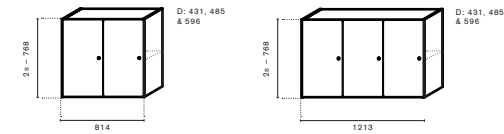

Personal lockers – High

2S