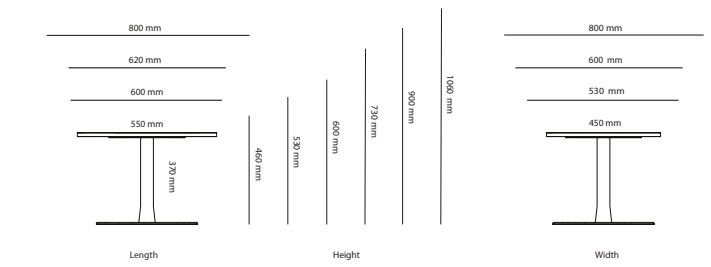

Radius

SURFACE LAYER/COLOUR

Desktop	HPL	Laminate	Veneer	Stained Veneer	Solid	Marble
Beige	White	White	Birch	White Ash	Ash	Bianco Carrara
Light grey	Light grey	Light grey	Oak	Black	Oak	Verde Guatemala
Black	Dark grey	Dark grey				Emperador Dark
	Black					

All other materials and colors are offered separately