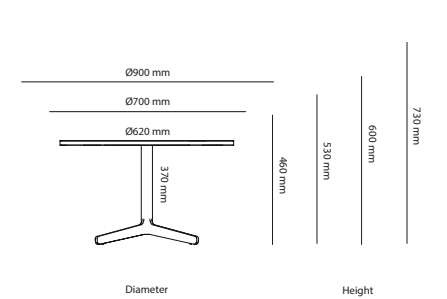

## Options

Cable Management	Price
Cutout for Bi-Box Large	183 kr
Cutout for Powerbox, Bi-Box Small (F)	183 kr
Cutout for Bi-Box Large, 2 pcs	366 kr
Cutout for Powerbox, Bi-Box Small, 2 pcs	366 kr
Cable door Feather	3 625 kr
Cable door Feather, 2 pcs	7 250 kr
Color of Stand	
Misty grey	1 136 kr
Dark Chocolate	1 136 kr
Chrome stand, mid section 1800 mm	2 346 kr
Chrome stand, 2100x1100	3 008 kr
Chrome stand, 2400x1100	3 179 kr
Chrome stand, 3200x1100	4 934 kr
Chrome stand, 2800x1100	4 934 kr
Chrome stand, 3800x1100	5 232 kr
Chrome stand, 4200x1100	5 530 kr

# Feather Table

Length Height

Width

Square/Rectangle

Diameter Height

Round

Length Height

Width

With round corners

Length Width