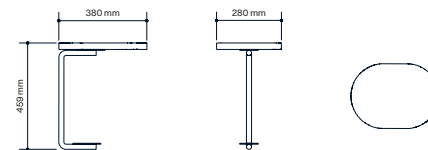

All other materials and colors are offered as a custom order.

Escape 1200x1200

Escape 1600x800

Escape 2400x800

Flush Backrest

Between Backrest

Table