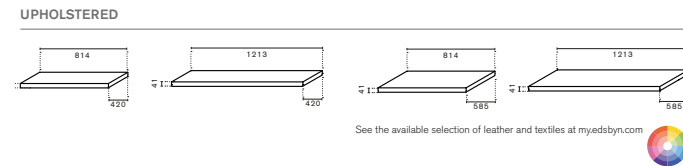

## Seat pad

Art.no.	Open	Laminate group 1	Laminate group 2	Lacquer	Veneer	Stained Veneer
70A121H1A	Shape storage (open) W:1213mm H:1s D:415mm	2 991 kr	3 591 kr	3 881 kr	6 641 kr	7 366 kr
70A121H1B	Shape storage (open) W:1213mm H:1s D:485mm	3 170 kr	3 770 kr	4 060 kr	6 820 kr	7 545 kr
70A121H1C	Shape storage (open) W:1213mm H:1s D:580mm	3 353 kr	3 953 kr	4 243 kr	7 003 kr	7 728 kr
70A121H2A	Shape storage (open) W:1213mm H:2s D:415mm	3 518 kr	4 268 kr	4 668 kr	8 393 kr	9 218 kr
70A121H2B	Shape storage (open) W:1213mm H:2s D:485mm	3 750 kr	4 500 kr	4 900 kr	8 625 kr	9 450 kr
70A121H2C	Shape storage (open) W:1213mm H:2s D:580mm	3 975 kr	4 725 kr	5 125 kr	8 850 kr	9 675 kr
70A121H3A	Shape storage (open) W:1213mm H:3s D:415mm	4 094 kr	4 972 kr	5 444 kr	9 844 kr	10 694 kr
70A121H3B	Shape storage (open) W:1213mm H:3s D:485mm	4 380 kr	5 258 kr	5 730 kr	10 130 kr	10 980 kr
70A121H3C	Shape storage (open) W:1213mm H:3s D:580mm	4 667 kr	5 545 kr	6 017 kr	10 417 kr	11 267 kr
70A121H4A	Shape storage (open) W:1213mm H:4s D:415mm	4 749 kr	5 759 kr	6 249 kr	11 349 kr	12 399 kr
70A121H4B	Shape storage (open) W:1213mm H:4s D:485mm	5 080 kr	6 090 kr	6 580 kr	11 680 kr	12 730 kr
70A121H4C	Shape storage (open) W:1213mm H:4s D:580mm	5 414 kr	6 424 kr	6 914 kr	12 014 kr	13 064 kr
70A41H2A	Shape storage (open) W:415mm H:2s D:415mm	1 684 kr	2 129 kr	2 384 kr	4 544 kr	4 984 kr
70A41H2B	Shape storage (open) W:415mm H:2s D:485mm	1 750 kr	2 195 kr	2 450 kr	4 610 kr	5 050 kr
70A41H2C	Shape storage (open) W:415mm H:2s D:580mm	1 815 kr	2 260 kr	2 515 kr	4 675 kr	5 115 kr
70A41H3A	Shape storage (open) W:415mm H:3s D:415mm	1 898 kr	2 448 kr	2 748 kr	5 038 kr	5 798 kr
70A41H3B	Shape storage (open) W:415mm H:3s D:485mm	1 980 kr	2 530 kr	2 830 kr	5 120 kr	5 880 kr
70A41H3C	Shape storage (open) W:415mm H:3s D:580mm	2 059 kr	2 609 kr	2 909 kr	5 199 kr	5 959 kr
70A41H4A	Shape storage (open) W:415mm H:4s D:415mm	2 131 kr	2 731 kr	3 081 kr	6 061 kr	6 631 kr
70A41H4B	Shape storage (open) W:415mm H:4s D:485mm	2 230 kr	2 830 kr	3 180 kr	6 160 kr	6 730 kr
70A41H4C	Shape storage (open) W:415mm H:4s D:580mm	2 331 kr	2 931 kr	3 281 kr	6 261 kr	6 831 kr
70A41H5A	Shape storage (open) W:415mm H:5s D:415mm	2 401 kr	3 051 kr	3 151 kr	5 801 kr	6 151 kr
70A41H5B	Shape storage (open) W:415mm H:5s D:485mm	2 520 kr	3 170 kr	3 270 kr	5 920 kr	6 270 kr
70A41H5C	Shape storage (open) W:415mm H:5s D:580mm	2 636 kr	3 286 kr	3 386 kr	6 036 kr	6 386 kr
70A81H1A	Shape storage (open) W:814mm H:1s D:415mm	1 801 kr	2 161 kr	2 341 kr	4 141 kr	4 501 kr
70A81H1B	Shape storage (open) W:814mm H:1s D:485mm	1 930 kr	2 290 kr	2 470 kr	4 270 kr	4 630 kr
70A81H1C	Shape storage (open) W:814mm H:1s D:580mm	2 063 kr	2 423 kr	2 603 kr	4 403 kr	4 763 kr