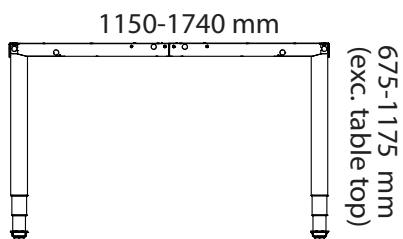

2-legs electric stand

690 mm Long foot

610 mm Std. foot

490 mm
Short foot