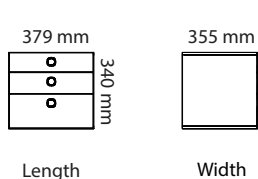

Drawer cassette