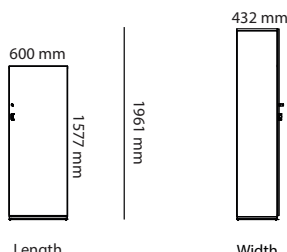

Wardrobe

SURFACE LAYER/COLOUR

Lacquer	Laminate	Veneer	Stained Veneer
White S 0500-N	White	Birch	White Ash
Black S 9000-N	Light grey	Oak	
	Dark grey		
White S 0500-N	White	Birch	White Ash
Light grey S 2500-N	Light grey	Oak	
Dark grey S 7000-N	Dark grey		
Black S 9000-N			
Sandy grey S 2005-Y50R			
Fern green S 7010-G30Y			
Bay leave S 4020-G30Y			
Petroleum S 7020-B10G			

All other materials and colors are offered separately