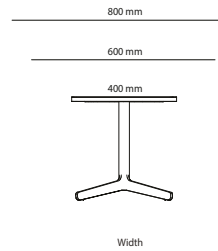

Feather Table

Width

Round

SURFACE LAYER/COLOUR

Desktop	HPL	Laminate	Veneer	Stained Veneer	Solid	Marble
Beige	White	White	Birch	White Ash	Ash	Bianco Carrara
Light grey	Light grey	Light grey	Oak	Black	Oak	Verde Guatemala
Black	Dark grey Black	Dark grey				Emperador Dark

All other materials and colors are offered separately