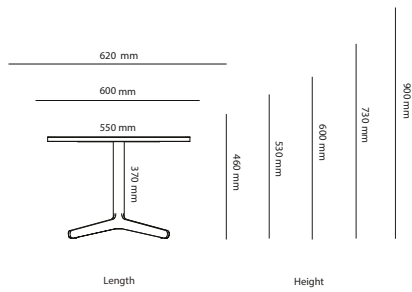

## Options

Cable Management	Price
Cutout for Bi-Box Large	183 kr
Cutout for Powerbox, Bi-Box Small (F)	183 kr
Cutout for Bi-Box Large, 2 pcs	366 kr
Cutout for Powerbox, Bi-Box Small, 2 pcs	366 kr
Cable door Feather	3 625 kr
Cable door Feather, 2 pcs	7 250 kr
Color of Stand	
Misty grey	1 136 kr
Dark Chocolate	1 136 kr
Chrome stand, mid section 1800 mm	2 346 kr
Chrome stand, 2100x1100	3 008 kr
Chrome stand, 2400x1100	3 179 kr
Chrome stand, 3200x1100	4 934 kr
Chrome stand, 2800x1100	4 934 kr
Chrome stand, 3800x1100	5 232 kr
Chrome stand, 4200x1100	5 530 kr

# Feather Table

Length Height

Width

Square/Rectangle

Diameter Height

Round

Length Height

Width

With round corners

Length Width