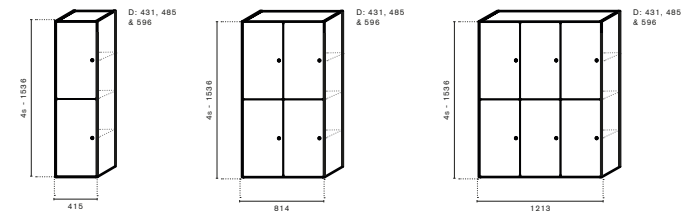

Personal lockers – Low

1S

2S

3S

4S

Personal lockers – Mid

3S

4S

Personal lockers – High

2S

4S