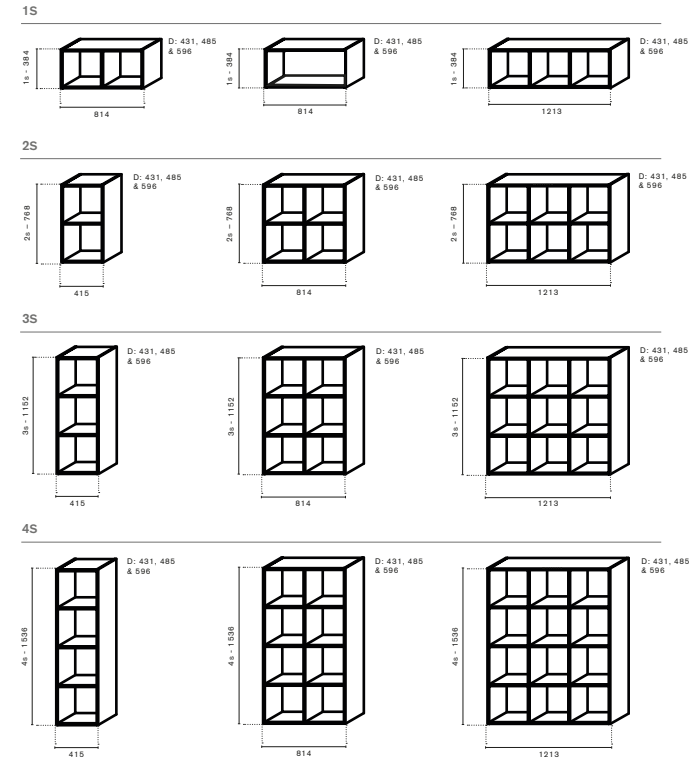

Color & Trim

	Laminate	Veneer	Lacquer	HPL – Crest top recycling unit
Price Group 1	White Light Grey Dark Grey	Birch, Natural Oak, Natural	White Light Grey Dark Grey	White Light Grey Dark Grey Black
Price Group 2	Birch Oak Oak White Glazed Ash White Glazed Black Stained	Oak, White Glazed Ash, White Glazed Black Stained		

All other materials and colors are offered as a custom order.

Open