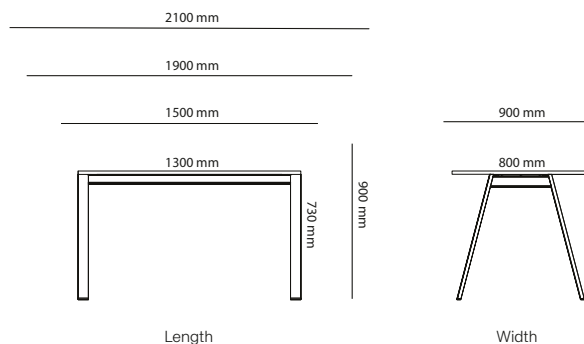

Piece Light

Laminate	Desktop	HPL	Veneer	Stained Veneer
White	Beige	White	Birch	White Ash
Light grey	Light grey	Light grey	Oak	Black
Dark grey	Black	Dark grey		Black

All other materials and colors are offered separately