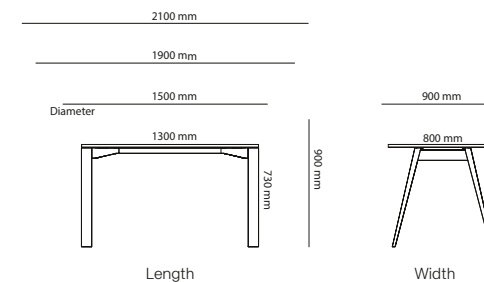

Piece

Piece

SURFACE LAYER/COLOUR

Laminate	Desktop	HPL	Veneer	Stained Veneer
	Beige	White	Birch	White Ash
	Light grey	Light grey	Oak	Black
	Black	Dark grey		Black

All other materials and colors are offered separately

Piece Light

Laminate	Desktop	HPL	Veneer	Stained Veneer
White	Beige	White	Birch	White Ash
Light grey	Light grey	Light grey	Oak	Black
Dark grey	Black	Dark grey		Black

All other materials and colors are offered separately

Laminate	Desktop	HPL	Veneer	Stained Veneer
	Beige	White	Birch	White Ash
White	Light grey	Light grey	Oak	Black
Light grey	Black	Dark grey		
Dark grey		Black		

All other materials and colors are offered separately