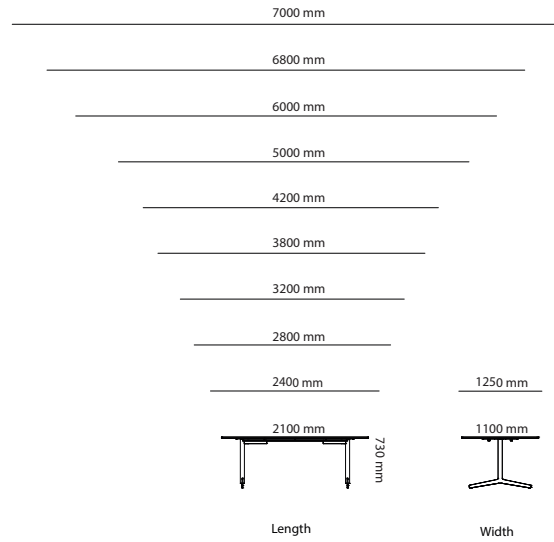

## Options

	<b>Choice Conference</b>	<b>Stand</b>			
		<b>Square legs height 730mm</b>	<b>Square legs height 900mm</b>	<b>T-foot height 730mm</b>	<b>Plate based foot height 730mm</b>
27B19D2	Choice Conference (R150mm) 1900-2400 x 950-1400mm	Included in price	254 kr	1 767 kr	3 943 kr
27B24D2	Choice Conference (R150mm) 2410-3200 x 950-1400mm	Included in price	254 kr	1 767 kr	3 973 kr
27B32D2	Choice Conference (R150mm) 3210-4800 x 950-1400mm	Included in price	381 kr	2 651 kr	5 914 kr
27A19D2	Choice Conference (rectang) 1900-2400 x 950-1400mm	Included in price	254 kr	1 767 kr	3 943 kr
27A24D2	Choice Conference (rectang) 2410-3200 x 950-1400mm	Included in price	254 kr	1 767 kr	3 943 kr
27A32D2	Choice Conference (rectang) 3210-4800 x 950-1400mm	Included in price	381 kr	2 651 kr	5 914 kr

## Table desk Corner

2000 mm to 2400 mm

1600 mm to 1990 mm

Length

2-legs electric stand

690 mm Long foot

610 mm Std. foot

490 mm  
Short foot

3-legs electric stand

690 mm  
(foot)

# Electric Stand

<b>Art.no.</b>	<b>Electric stand 2 leg</b>	<b>Black</b>	<b>Silver</b>	<b>White</b>
80502423610ME	Opus 2 leg 610 standard för skjutbar skiva	7 687 kr	7 687 kr	7 687 kr
80503423490ME	Electric Stand Opus 2 leg short foot 490	5 171 kr	5 171 kr	5 171 kr
80504423610ME	Electric Stand Opus 2 leg Std. foot 610	4 148 kr	4 148 kr	4 148 kr
80504623690ME	Electric Stand Opus 2 leg long foot 690	5 171 kr	5 171 kr	5 171 kr
80514423670ME	El. Frame Choice 2-leg, 3-stage, 670 foot	4 121 kr	4 121 kr	4 121 kr
<b>Electric stand 3 leg</b>				
80505433690ME	Electric Stand Opus 3-ben	10 616 kr	10 616 kr	10 616 kr
<b>Accessorie Electric stand</b>				
80394KB	Short Tube (950 mm) for Opus light			735 kr