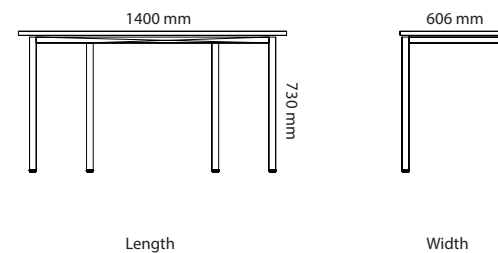

Trapezium table

SURFACE LAYER/COLOUR

Desktop	Laminate	Veneer
Beige	White	Birch
Light grey	Light grey	
Black	Dark grey	

All other materials and colors are offered separately