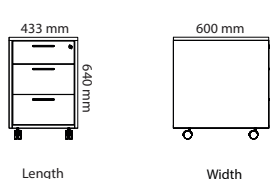

Pedestals

SURFACE LAYER/COLOUR

Lacquer	Laminate	Veneer	Stained Veneer
White S 0500-N	White	Birch	White Ash
Black S 9000-N	Light grey	Oak	
	Dark grey		
White S 0500-N	White	Birch	White Ash
Light grey S 2500-N	Light grey	Oak	
Dark grey S 7000-N	Dark grey		
Black S 9000-N			
Sandy grey S 2005-Y50R			
Fern green S 7010-G30Y			
Bay leave S 4020-G30Y			
Petroleum S 7020-B10G			

All other materials and colors are offered separately