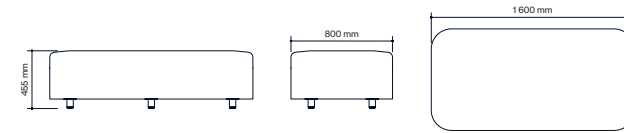

Escape 1600x800