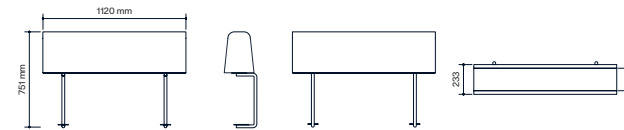

All other materials and colors are offered as a custom order.

Escape 1200x1200

Escape 1600x800

Escape 2400x800

Flush Backrest

Between Backrest

Table