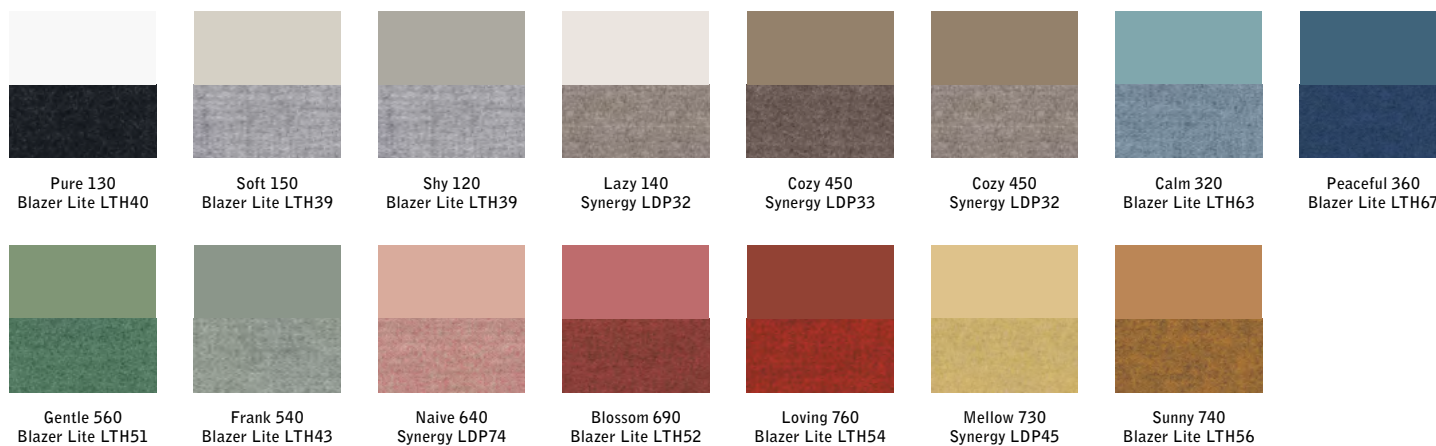

15 färgkombinationer
Magnetbärande skrivyta
Härdat, optiskt glas
MOOD- eller matt SILK-GLASS®
Fötter i grå, svart eller ek
45 mm ljudabsorberande fyllning
FSC Mix: FSC-C170086
EPD (EPD International): S-P-04947

Artikelnummer	Benämning	Mått b x h mm	Vikt kg	Pris
70507-tyg-glas	MOOD FABRIC Mobil glastavla	700 x 1960	24	10 358 kr
70501-tyg-glas	MOOD FABRIC Mobil glastavla	1000 x 1960	35	11 284 kr
70504-tyg-glas	MOOD FABRIC Mobil glastavla	1500 x 1960	41	14 466 kr
70507M-tyg-glas	MOOD FABRIC Mobil glastavla, SILK-GLASS®	700 x 1960	24	12 429 kr
70501M-tyg-glas	MOOD FABRIC Mobil glastavla, SILK-GLASS®	1000 x 1960	35	13 540 kr
70504M-tyg-glas	MOOD FABRIC Mobil glastavla, SILK-GLASS®	1500 x 1960	41	17 360 kr
1755	MOOD FABRIC Fot/Hjul-sats Grå (beställs separat)		3,9	3 290 kr
1755-S	MOOD FABRIC Fot/Hjul-sats Svart (beställs separat)		3,9	3 290 kr
8755	MOOD FABRIC Fot Ek, svarta hjul (beställs separat)		4,6	5 208 kr