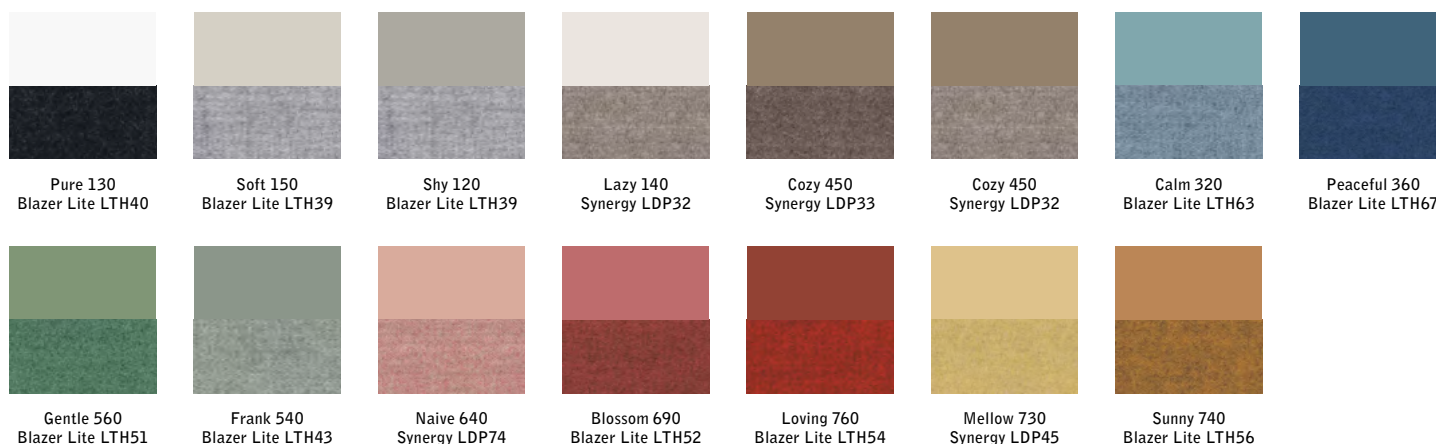

BLOC

Kvadratiska tavlor med mjukt rundade hörn som kombinerar flera olika material och funktioner. Bloc finns som skrivtavla, anslagstavla, ljudabsorbent eller tidningsställ. Kan placeras för sig själv eller i större kluster med flera användningsområden. Finns i flera utvalda glas- och tygkombinationer tillsammans med massiv kork och böjträram tillverkad i ek. Design HALLEROED och MATTI KLENELL.

Magnetbärande skrivytor
50 mm djup
15 färgkombinationer
Härdat optiskt glas
48 mm ljudabsorberande fyllning
FSC Mix: FSC-C170086

Artikelnummer	Benämning	Mått b x h x d mm	Vikt kg	Pris
70806-tyg	BLOC Textile Ljudabsorbent	600 x 600 x 50	4,8	3 225 kr
70806-tyg-glas	BLOC Glastavla	600 x 600 x 50	8,7	4 514 kr
70806-C	BLOC Cork Anslagstavla	600 x 600 x 50	7,7	3 225 kr
70814-glas	BLOC News Tidningsställ, Ek	600 x 600 x 50	6,7	5 420 kr